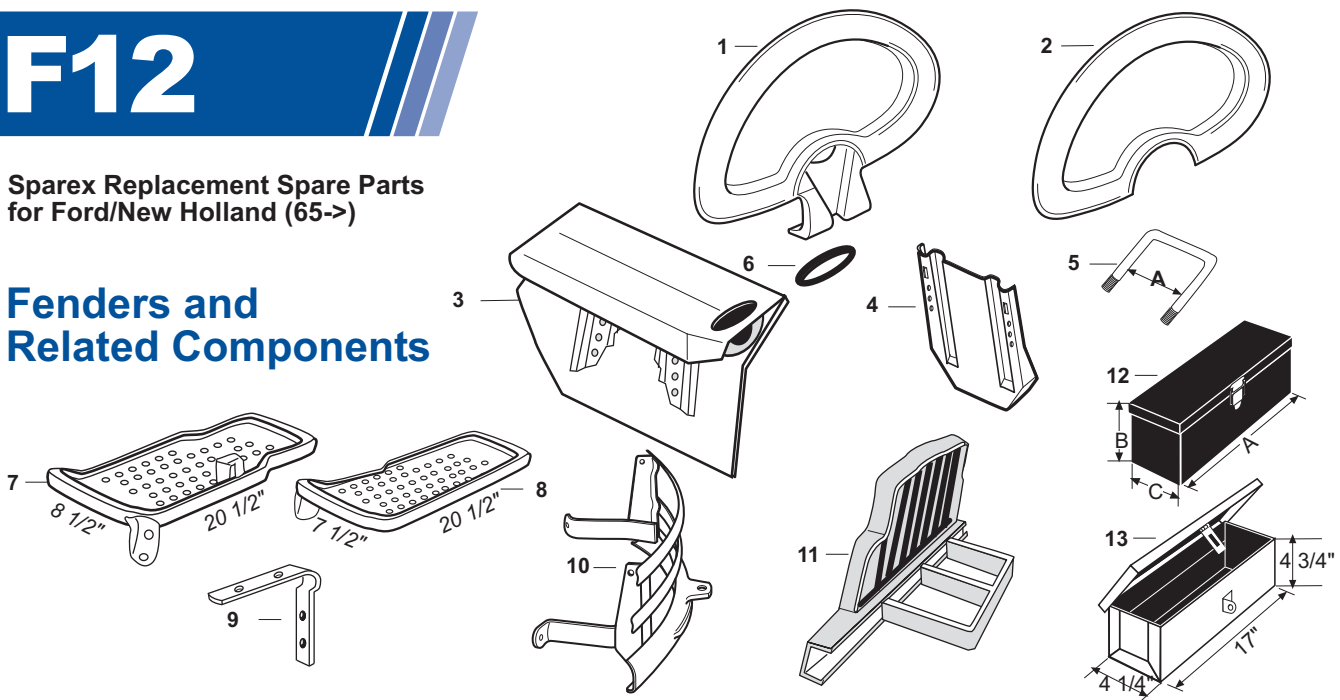

F12

Sparex Replacement Spare Parts
for Ford/New Holland (65->)

Fenders and Related Components

SPAREX No.	DESCRIPTION	EQUIVALENT	TRACTOR MODEL
1	S.60670 Fender w/ Bracket (No Script)		2000, 3000, 4000SU, 2600, 3600, 3900, 4100, 4600SU, 2310, 2610, 2810, 2910, 3610, 3910, 4110, 4610SU, Ind. 231, 2110LCG, 334, 335, 340, 340A, 340B, 3400, 3500, 420, 445, 445A, 4110LCG, 4400, 4500, 515, 531, 532, 535, 540, 540A, 540B, 545, 545A
2	S.60690 Fender Skin	E1NN16315DA	Same as Above
3	S.61376* Fender - RH - w/ Headlight Bucket S.61377* Fender - L H - w/ Headlight Bucket		4000, 5000, 7000 *Note: These are not Ford replacement fenders. They do not match the Ford OEM fenders so should be replaced as a pair. Bracket will fit 3 or 4 cylinder tractors. Carriage bolts are not available from Sparex.
4	S.61847 Bracket (1 per Fender)		
5	S.66582 U-Bolt (A=5")		
5	S.66583 U-Bolt (A=5 1/2")		
6	S.61471 Hand Hold Grommet		
7	S.61849 Step Plate - RH	C5NN16450N	2000, 3000, (2600, 3600 ->12/76), Ind. (231 ->12/76), 2110LCG, (335->12/76), 3400, 3500, (531 ->12/76)
8	S.61850 Step Plate - LH	C5NN16451BV	2000, 3000, 2600, 3600, 2310, 2610, 3610, Ind. 230A, 231, 2110LCG, 3400, 3500, 530A, 531
9	S.61329 Step Plate Bracket - LH - Rear	C5NN16N475N	Same as Above
10	S.60709 Bumper (Specify Blue)		2000, 3000, 4000SU, 2600, 3600, 3900, 4100, 4600SU, 2310, 2610, 2810, 2910, 3610, 3910, 4110, 4610SU, Ind. 230A, 231, 2110LCG, 234, 334, 530A, 531
11	S.61053 Bumper	C5NN17750C	4000, 5000, 7000, 5600, 5900, 6600, 7600, 5610, 6610, 7610
12	S.75928 Tool Box - Black (A=16", B=4 3/4", C=5") Lid opens flat against surface		Universal
13	S.60518 Tool Box - Grey Metal (17")