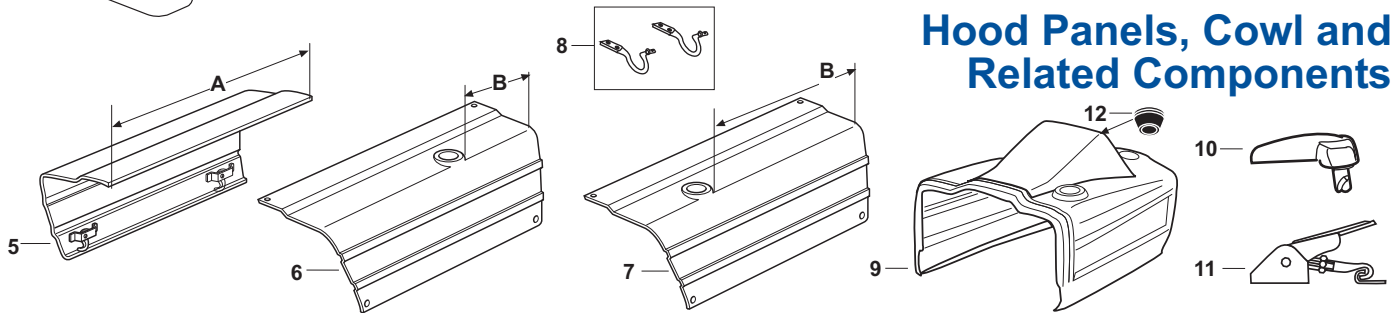

Hood Panels, Cowl and Related Components

SPAREX No.	DESCRIPTION	EQUIVALENT	TRACTOR MODEL
1	S.60740 Shell - No Air Cleaner Hole	D4NN8N202C	(2000*, 3000*, 4000SU*), (2600, 3600, 3900, 4100, 4600SU, w/ Oil Bath Air Cleaner) (*For Diesel w/ Oil Bath Air Cleaner. Will fit gas models, but Air Cleaner Tube hole must be cut. Will change look of tractor. Uses Grill S.60623 or S.60623M, S.60436 Screw & Clip (x2) must also be used)
2	S.60756 Shell - No Air Cleaner Hole	D4NN8N202M	(4000*, 5000*), 4600, 5600, 6600 ->3/76 w/ Oil Bath Air Cleaner)
3	S.61628 Shell - w/ Air Cleaner Hole	D5NN8N202A	(4600, 5600, 6600 4/76->), Ind. 515
4	S.61991 Rubber Hood Pads	C5NN16N655B	
5	S.60427 Hood Panel - RH - 3 Cylinder No Louvers - w/ Latch Latch Handle, Hinges not included	85700572 C7NN16625K C7NN16625B	(2000, 3000, 4000 4/68->), 2600, 3600, 3900, 4100, 4600, 2310, 2610, 2810, 2910, 3610, 3910, 4110, 4610, Ind. 250C, 260C, 230A, 231, 233, 234, 2110LCG, 333, 334, 335, 340, 340A, 340B, 3400, 3500, 420, 445, 445A, 450, 4110LCG, 4400, 4500, 515, 530A, 531, 532, 535, 540, 4110LCG, 540A, 540B, 545, 545A
5	S.60430 Hood Panel - RH - 4 Cylinder No Louvers - w/ Latch Latch Handle, Hinges not included	C7NN16625E	(5000, 7000 4/68->)
6	S.60428 Hood Panel - LH - 3 Cylinder No Louvers - No Air Cleaner Hole (A=31" B=9 5/8") Hinges not included	C7NN16626C	(2000, 3000, 4000 4/68->), Ind. (2110LCG, 3400, 3500, 4110LCG, 4400, 4500 4/68->)
6	S.61483 Hood Panel - LH - 3 Cylinder - Diesel No Louvers - No Air Cleaner Hole (A=31" B=18 3/4") Hinges not included	D3NN16626L	2600, 3600, 3900, 4100, 4600, 2310, 2610, 2810, 2910, 3610, 3910, 4110, 4610, Ind. 230A, 231, 233, 234, 250C, 260C, 333, 334, 335, 340, 340A, 340B, 345C, 345D, 420, 445, 445A, 450, 515, 530A, 531, 535, 540A, 540B, 545, 545A, 545C, 545D
7	S.60431 Hood Panel - LH - 4 Cylinder - Diesel No Louvers, No Air Cleaner Hole (A=41 3/4" B=10 1/2") Hinges not included	C7NN16626G	(5000 4/68->)
7	S.61486 Hood Panel - LH - 4 Cylinder - Diesel No Air Cleaner Hole (A=41 3/4" B=29 1/4") Hinges not included	D5NN16626B D3NN16616K	5600, 5900, 6600, 7600, 5610, 5610S, 6610, 6610S, 6810, 7610, 7610S
8	S.67056 Hinge Kit - 3 or 4 Cylinder		Fits: S.60427, S.60430, S.60428, S.61483, S.60431, S.61486
9	S.66390 Hood Cowl	D0NN16N627R D8NN16948DB	2000, 3000, 4000*, 5000*, 7000*, 5900, 2600, 3600, 3900, 4100, 4600, 5600, 6600*, 7600, 2310, 2610, 2810, 2910, 3610, 4110, 4610, 5610, 6610, 7610, 230A, 231, 334, 335, 340A, 340B, 420, 445A, 450, 515, 530A, 531, 535, 540A, 540B, 545A (less Select-o-Speed, Dual Power, Cab, Torque Converter) (*Except Rowcrop)
10	S.66259 Latch Handle	D6NN16N644A	Fits: S.60427, S.60430
11	S.61638 Latch Kit - 2 Required Flip-up Front Hood Piece	E0NN16700BB	2310, 2610, 2810, 2910, 3610, 3910, 4110, 4610, 5610, 6610, 7610, 3430, 3630, 3930, 4130, 4630
12	S.61993 Throttle Rod Gromet	353873S	Fits most 3 and 4 Cylinder