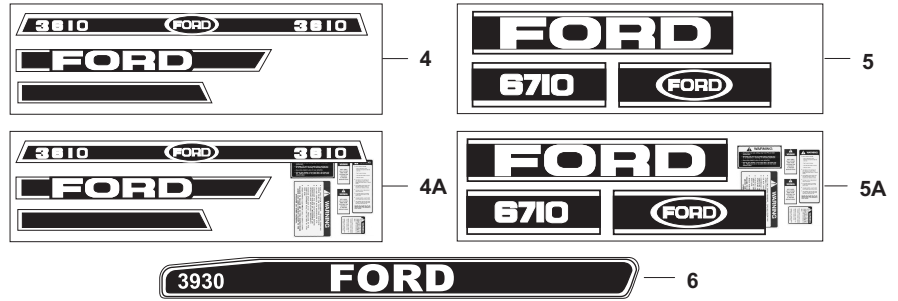

F12

Sparex Replacement Spare Parts
for Ford/New Holland (65->)

Decals

All decals made in USA except *Made in UK decals.

**Each Complete Kit contains all decals needed except the Gear Shift Pattern decal.

	SPAREX No.	DESCRIPTION	EQUIVALENT	TRACTOR MODEL
3	S.08423*	Decals - Hood		7700
4	S.08424*	Decals - Hood (Light Blue/White)		2610 (81-86)
4	S.08425*	Decals - Hood (Light Blue/White)		3610 (81-86)
4	S.08426*	Decals - Hood (Light Blue/White)		3910 (81-86)
4	S.08427*	Decals - Hood (Light Blue/White)		4110 (81-86)
4	S.08428*	Decals - Hood (Light Blue/White)		4610 (81-86)
4	S.08429*	Decals - Hood (Light Blue/White)		5610 (81-86)
4	S.08430*	Decals - w/ Cab/Hood (Light Blue/White)		5610 (81-86)
4	S.08431*	Decals - Hood (Light Blue/White)		6610 (81-86)
4	S.08432*	Decals - w/ Cab/Hood (Light Blue/White)		6610 (81-86)
4	S.08433*	Decals - Hood (Light Blue/White)		6710 (81-86)
4	S.08434*	Decals - Hood (Light Blue/White)		7610 (81-86)
4	S.08435*	Decals - w/ Cab/Hood (Light Blue/White)		7610 (81-86)
4	S.08436*	Decals - Hood (Light Blue/White)		7710 (81-86)
4	S.08438*	Decals - Hood (Light Blue/White)		7910 (81-86)
4	S.08437*	Decals - Hood (Light Blue/White)		8210 (81-86)
4	S.12101*	Decals - Hood (Black/Red) Force II		2610 (86->)
4	S.12102*	Decals - Hood (Black/Red) Force II		2910 (86->)
4	S.12103*	Decals - Hood (Black/Red) Force II		3610 (86->)
4	S.12104*	Decals - Hood (Black/Red) Force II		3910 (86->)
4A	S.66676	Decals - Complete** (Black/Red) Force II		3910 (86->)
4	S.12105*	Decals - Hood (Black/Red) Force II		4110 (86->)
4A	S.66677	Decals - Complete** (Black/Red) Force II		4110 (86->)
4	S.12106*	Decals - Hood (Black/Red) Force II		4610 (86->)
4A	S.66678	Decals - Complete** (Black/Red) Force II		4610 (86->)
4	S.12107*	Decals - Hood (Black/Red) Force II		5610 (86->)
4A	S.66679	Decals - Complete** (Black/Red) Force II		5610 (86->)
4	S.12108*	Decals - Hood (Black/Red) Force II		6610 (86->)
4A	S.66680	Decals - Complete** (Black/Red) Force II		6610 (86->)
5	S.12110*	Decals - Hood (Black/Red) Force II		6710 (86->)
5A	S.66681	Decals - Complete** (Black/Red) Force II		6710 (86->)
5	S.12109*	Decals - Hood (Black/Red) Force II		7610 (86->)
5	S.12111*	Decals - Hood (Black/Red) Force II		7710 (86->)
5	S.14282*	Decals - Hood (Black/Red) Force II		7810 (86->)
5	S.12112*	Decals - Hood (Black/Red) Force II		7910 (86->)
5	S.12113*	Decals - Hood (Black/Red) Force II		8210 (86->)
6	S.66682	Decals - Hood (Black/Red) Force II		3930 (86->)
6	S.66707	Decals - Hood (Black/Red) Force II		4630 (86->)