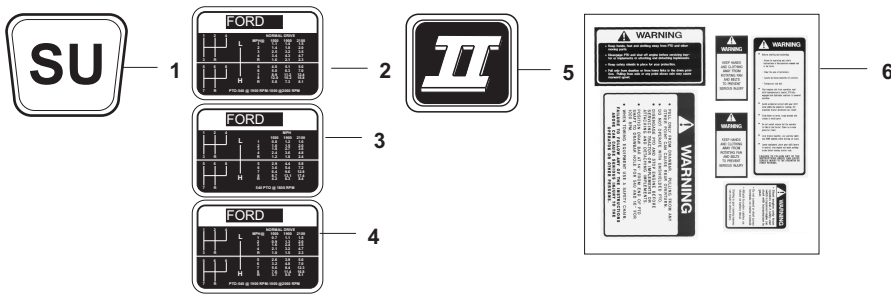

F12

Sparex Replacement Spare Parts
for Ford/New Holland (65->)

Decals

All decals made in USA except *Made in UK decals.

**Each Complete Kit contains all decals needed except the Gear Shift Pattern decal.

	SPAREX No.	DESCRIPTION	EQUIVALENT	TRACTOR MODEL
3	S.08423*	Decals - Hood		7700
4	S.08424*	Decals - Hood (Light Blue/White)		2610 (81-86)
4	S.08425*	Decals - Hood (Light Blue/White)		3610 (81-86)
4	S.08426*	Decals - Hood (Light Blue/White)		3910 (81-86)
4	S.08427*	Decals - Hood (Light Blue/White)		4110 (81-86)
4	S.08428*	Decals - Hood (Light Blue/White)		4610 (81-86)
4	S.08429*	Decals - Hood (Light Blue/White)		5610 (81-86)
4	S.08430*	Decals - w/ Cab/Hood (Light Blue/White)		5610 (81-86)
4	S.08431*	Decals - Hood (Light Blue/White)		6610 (81-86)
4	S.08432*	Decals - w/ Cab/Hood (Light Blue/White)		6610 (81-86)
4	S.08433*	Decals - Hood (Light Blue/White)		6710 (81-86)
4	S.08434*	Decals - Hood (Light Blue/White)		7610 (81-86)
4	S.08435*	Decals - w/ Cab/Hood (Light Blue/White)		7610 (81-86)
4	S.08436*	Decals - Hood (Light Blue/White)		7710 (81-86)
4	S.08438*	Decals - Hood (Light Blue/White)		7910 (81-86)
4	S.08437*	Decals - Hood (Light Blue/White)		8210 (81-86)
4	S.12101*	Decals - Hood (Black/Red) Force II		2610 (86->)
4	S.12102*	Decals - Hood (Black/Red) Force II		2910 (86->)
4	S.12103*	Decals - Hood (Black/Red) Force II		3610 (86->)
4	S.12104*	Decals - Hood (Black/Red) Force II		3910 (86->)
4A	S.66676	Decals - Complete** (Black/Red) Force II		3910 (86->)
4	S.12105*	Decals - Hood (Black/Red) Force II		4110 (86->)
4A	S.66677	Decals - Complete** (Black/Red) Force II		4110 (86->)
4	S.12106*	Decals - Hood (Black/Red) Force II		4610 (86->)
4A	S.66678	Decals - Complete** (Black/Red) Force II		4610 (86->)
4	S.12107*	Decals - Hood (Black/Red) Force II		5610 (86->)
4A	S.66679	Decals - Complete** (Black/Red) Force II		5610 (86->)
4	S.12108*	Decals - Hood (Black/Red) Force II		6610 (86->)
4A	S.66680	Decals - Complete** (Black/Red) Force II		6610 (86->)
5	S.12110*	Decals - Hood (Black/Red) Force II		6710 (86->)
5A	S.66681	Decals - Complete** (Black/Red) Force II		6710 (86->)
5	S.12109*	Decals - Hood (Black/Red) Force II		7610 (86->)
5	S.12111*	Decals - Hood (Black/Red) Force II		7710 (86->)
5	S.14282*	Decals - Hood (Black/Red) Force II		7810 (86->)
5	S.12112*	Decals - Hood (Black/Red) Force II		7910 (86->)
5	S.12113*	Decals - Hood (Black/Red) Force II		8210 (86->)
6	S.66682	Decals - Hood (Black/Red) Force II		3930 (86->)
6	S.66707	Decals - Hood (Black/Red) Force II		4630 (86->)