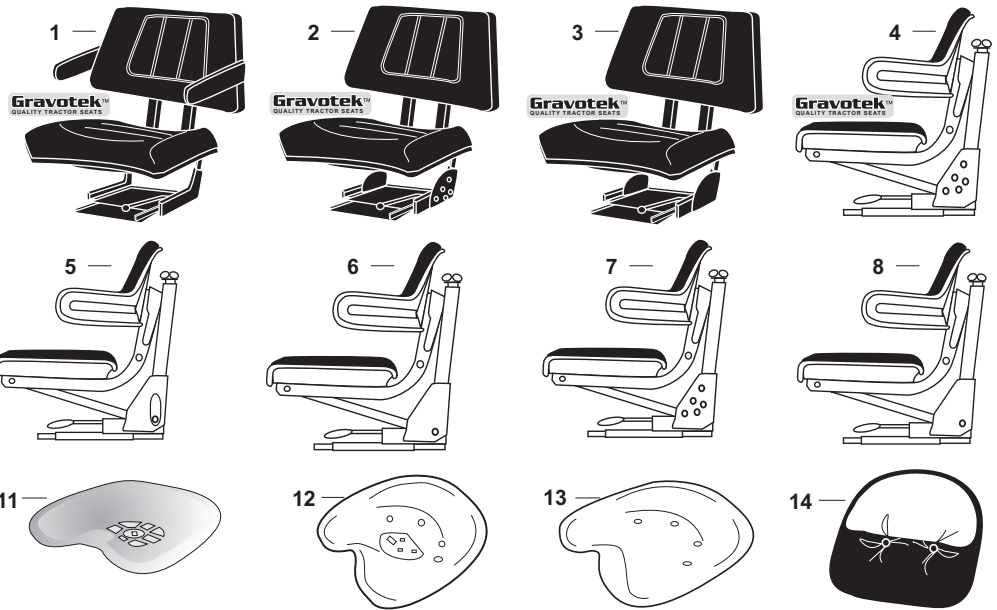

F11

Seats and Related Components

OUR #	DESCRIPTION	EQUIVALENT	TRACTOR MODEL
1	R61330 Quality Suspension Seat - Black Fully Assembled • Sliding Base • Flat Mount Height Adjustment • Flip-up Armrests • Mounting for Seat Belts		
2	R61344 Quality Suspension Seat - Black Fully Assembled • Flat Back • Sliding Base Flat & Angled Mount • Mounting for Seat Belts		
3	R07000 Quality Suspension Seat - Black Fully Assembled • Flat Back • Sliding Base Flat Mount • Mounting for Seat Belt		
3	R61613 Quality Suspension Seat - Blue Fully Assembled • Flat Back • Sliding Base Flat Mount • Mounting for Seat Belt		
4	R61341 Quality Suspension Seat - Black Fully Assembled • Sliding Base Flat & Angled Mount • Mounting for Seat Belt		
4	R61342 Quality Suspension Seat - Yellow Fully Assembled • Sliding Base Flat & Angled Mount • Mounting for Seat Belt		
4	R61343 Quality Suspension Seat - Blue Fully Assembled • Sliding Base Flat & Angled Mount • Mounting for Seat Belt		
5	R71471 Quality Suspension Seat - Black • Fully Assembled Sliding Base • Flat Mount • Height Adjustment		
6	R60700 Quality Suspension Seat - Black • Fully Assembled Sliding Base • Flat Mount		
7	R71838 Economy Suspension Seat - Black • Fully Assembled Sliding Base • Flat or Angled Mount		
8	R61499 Economy Suspension Seat - Black • Unassembled Sliding Base • Flat Mount		
8	R60753 Economy Suspension Seat - Blue • Unassembled Sliding Base • Flat Mount		
9	R61516 Seat Spring	9N404	2N, 9N
10	R61557 Hinge & Bolt - Flip-over Seat	NCA436A 86531095	8N, NAA, Jubilee, 600, 700, 800, 900, 601, 701, 801, 901, 2000, 4000
11	R71478 Seat Pan (9/16" square hole) Shallow Pan		2N, 9N
12	R61598 Seat Pan (9/16" square hole) Deep Pan	9N400	2N, 9N
13	R61599 Flip-over Seat Pan	C5NN400AE	8N, NAA, Jubilee, 600, 700, 800, 900, 601, 701, 801, 901, 2000, 4000
14	R52664 Vinyl Seat Cushions - Small=19" - Red & White		Old style metal seat pans (w/ solid foam)
14	R52665 Vinyl Seat Cushions - Small=19" - Blue & White		Old style metal seat pans (w/ solid foam)
14	R52666 Vinyl Seat Cushions - Small=19" - Black		Old style metal seat pans (w/ solid foam)