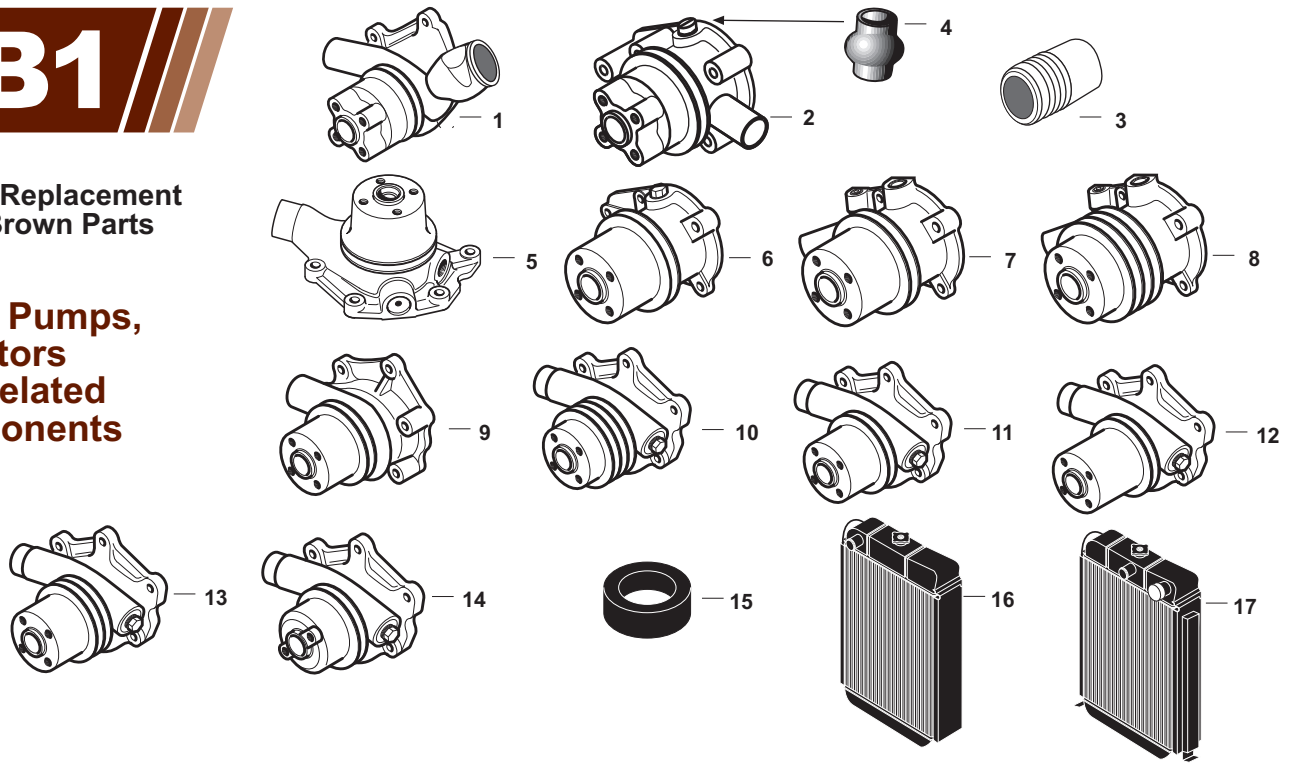

Sparex Replacement David Brown Parts

Water Pumps, Radiators and Related Components

SPAREX No.	DESCRIPTION	EQUIVALENT	TRACTOR MODEL
1	S.56853 Water Pump Assembly	K902192	Implematic 850, 880, 890, 950 (AD4/36, AD4/40 Engines)
2	S.75926 Water Pump Assembly	K961011	Selectamatic 990 (w/ AD4.47 Engine)
3	S.57999 Adaptor - Water Pump	K904195	Fits Water Pumps S.75926, S.57757 w/ Threaded By-pass
4	S.57944 Hose - By-pass	K904196	770, 780, (880 Live Drive 1001>24644), (880 Non Live Drive 1001>2983), (Implematic 880 Live Drive), (990 Live Drive)
5	S.63111 Water Pump Assembly	K200679	Synchro 990(866385>), 995(943288>), 996(987779>), 1210(729734>), 1212(1004297>), 1410(>E126063), 1412(>E126063)
6	S.57757 Water Pump Assembly (with Threaded By-pass Hole)	K911964	770, 780, (880 Live Drive 1001>24644) (880 Non Live Drive 1001>2983), Implematic 880 (Live Drive Engine - AD3/49, AD3/55)
7	S.57753 Water Pump Assembly (Machined By-pass - Use S.57813 Seal)	K952713	(880 Live Drive 24645>), (880 Non Live Drive 2984>), 885 Case Industrial - 380CK (Engine - AD3/55)
8	S.57747 Water Pump Assembly	K952714	(885 Q Cab with Power Steering - 3 Groove Pulley)
9	S.57899 Water Pump Assembly	K262749	Selectamatic 990, 1200, (990>866384), (995>943287), (996>987778), (1210>729733), (1212>1004296) (Engine - AD4/49, AD4/55)
10	S.57756 Water Pump Assembly	K200807	(1190, 1194 with Power Steering) (Engine - AD3/55)
11	S.57755 Water Pump Assembly	K201750	1290, (1294 less Air-conditioning), 1390, (1394 less Air-conditioning) (Engine - AD4/55)
12	S.57760 Water Pump Assembly	K201815	1490 (Engine - AD4/55T)
13	S.57761 Water Pump Assembly	K207578	(1494 less Air-c conditioning) (Engine - AD4/55T)
14	S.57759 Water Pump Assembly	K200759	1594, 1690, 1690 Turbo, 1694 (Engine - AD6-329, AD6-329T)
15	S.57813 Seal - Water Pump	K915330	770, 780, 880, 885, Selectamatic 990, 990, 995, 996, 1190, 1194, 1200, 1210, 1212, 1290, 1294, 1390, 1394, 1410, 1412, 1490, 1494, 1594, 1690, 1690 Turbo, 1694
16	S.07834 Radiator	K922737	885 (May fit other 3 cylinder models with minor frame modifications)
17	S.07899 Radiator	K922058	995, 996, 1210, 1212