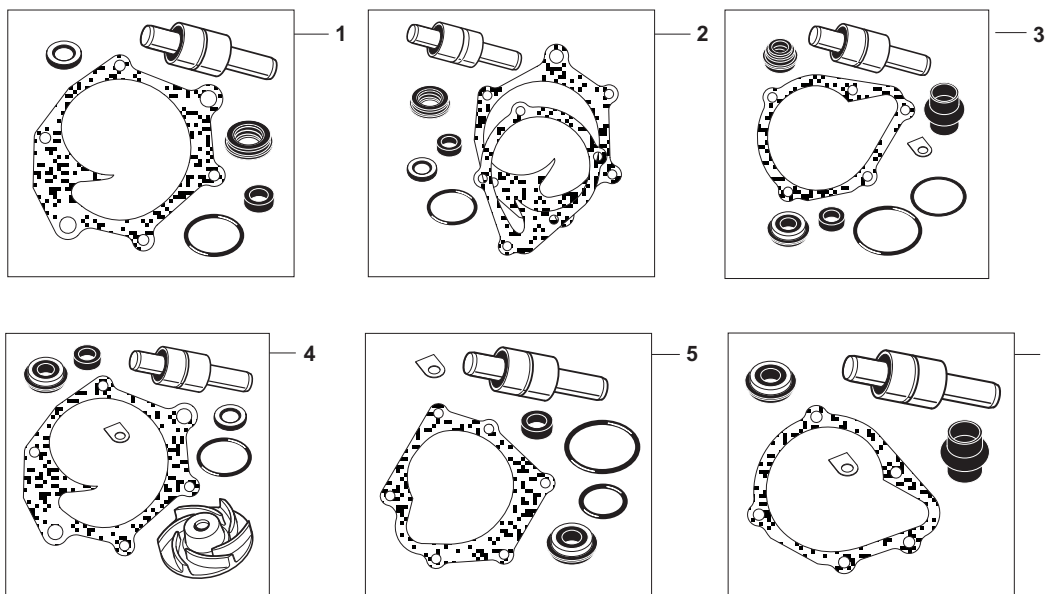

Water Pump Repair Kits

SPAREX No.	DESCRIPTION	EQUIVALENT	TRACTOR MODEL
1	S.63112 Water Pump Repair Kit	K965860	CASE 580F
2	S.63113 Water Pump Repair Kit	K965888	1190, 1194 1290, 1294, 1390, 1394, 1490 1494, 1594, 1690, 1690 Turbo, 1694
3	S.63114 Water Pump Repair Kit	K961770	Selectamatic 770, 780, 850, 880 Synchromatic 885 Implematic 900, 950
4	S.63115 Water Pump Repair Kit	K965848	Synchromatic 990(866385->), 995(943288->) 996(987779->), 1210(729734->) 1212(1004297->), 1410(->E126063) 1412(->E126063)
5	S.63116 Water Pump Repair Kit	K964489/ K962156	Synchromatic 990(->866384), 995(->943287) 996(->987778), 1200, 1210(->729733) 1212(->1004296)
6	S.63117 Water Pump Repair Kit	K961004	Selectamatic 990 (AD4/47)

Please see Index for alternative O.E. part numbers.

These parts are Sparex parts and are not manufactured by the Original Equipment Manufacturer.

Original Equipment Manufacturer names, part numbers and descriptions are quoted for reference purposes only.