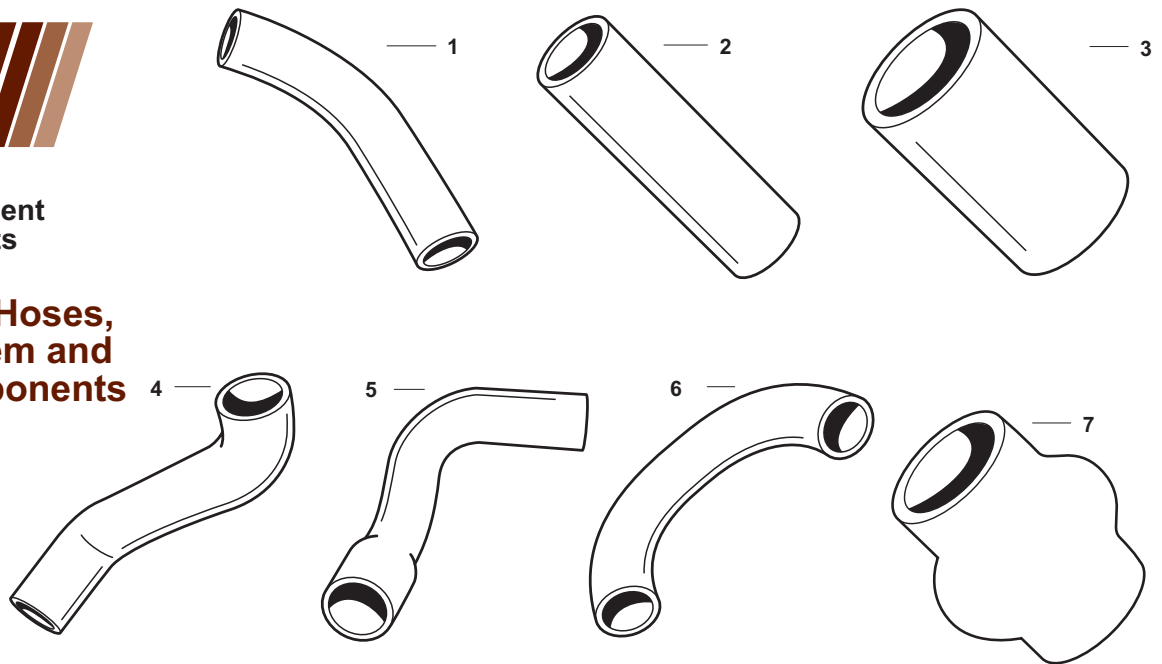

Top Radiator Hoses, Cooling System and Related Components

SPAREX No.	DESCRIPTION	EQUIVALENT	TRACTOR MODEL
1	S.63005 Top Radiator Hose Use S.4330 Hose Clamp (1 1/2" -2")	K921972	Selectamatic Synchromatic 990, 1200(705365->) 990, 995, 996, 1210, 1212
1	S.63090 Top Radiator Hose Use S.4330 Hose Clamp (1 1/2" -2")	K916316	1200 (700001->705364)
2	S.63083 Top Radiator Hose Use S.4330 Hose Clamp (1 1/2" -2")	K200730	1290, 1294, 1390, 1394
3	S.63087 Top Radiator Hose Use S.4330 Hose Clamp (1 1/2" -2")(1 1/2" -2")	K37575	Selectamatic Synchromatic 770, 780, 880 885, 1190, 1194
4	S.63088 Top Radiator Hose Use S.4439 Hose Clamp (2"-2 1/2")	K201718	1594, 1690, 1694, 1690 Turbo
5	S.63092 Top Radiator Hose Use S.4331 Hose Clamp (1 3/4"-2 1/4") Use S.4439 Hose Clamp (2"-2 1/2")	K201747	1490, 1494
6	S.63094 Top Radiator Hose Use S.4330 Hose Clamp (1 1/2" -2")	K946849	Synchromatic 1410, 1412
7	S.57944 By-Pass Radiator Hose	K904196	Implematic 770, 780, (880 Live Drive 1001>24644), (880 Non Live Drive 1001>2983) 880 Live Drive, 990 Live Drive