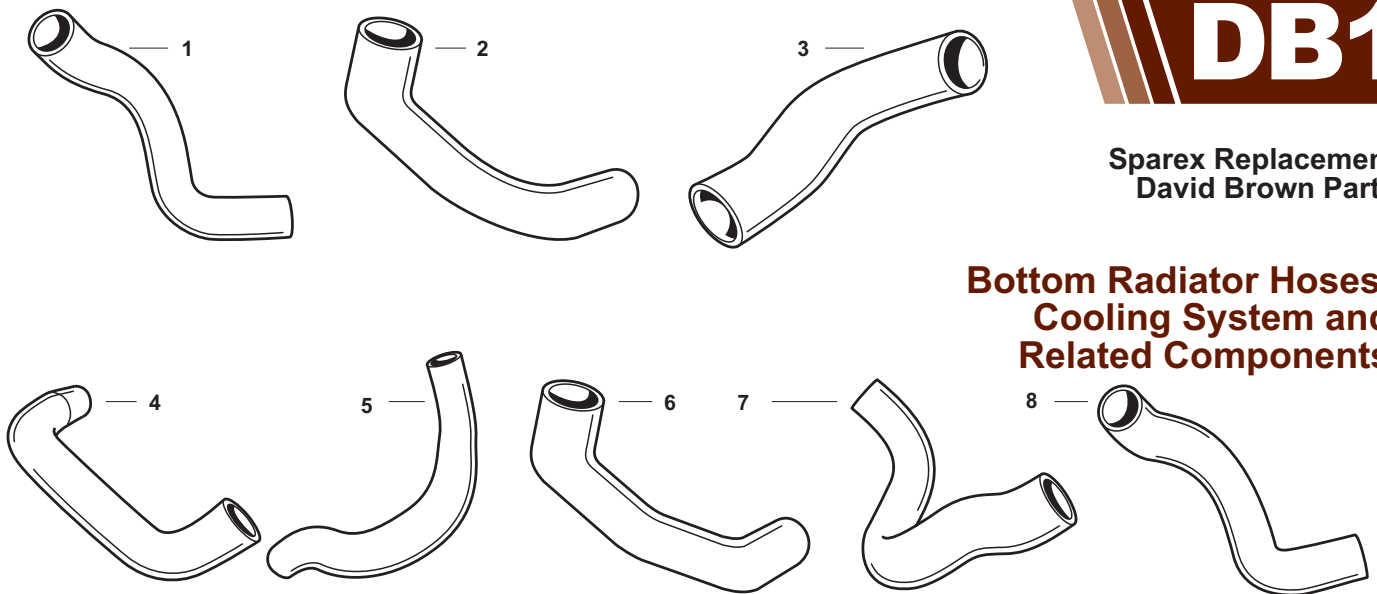

Bottom Radiator Hoses, Cooling System and Related Components

SPAREX No.	DESCRIPTION	EQUIVALENT	TRACTOR MODEL
1	S.63001 Bottom Radiator Hose Use S.4330 Hose Clamp (1 7/16-1 7/8")	K926603	Selectamatic 990, 1200 Synchromatic 990(->866384), 995(->943287) 996(->98778), 1210(729733->) 1212(1004296->)
2	S.63002 Bottom Radiator Hose Use S.4330 Hose Clamp (1 7/16-1 7/8")	K201976	1290, 1294, 1390, 1394
3	S.63003 Bottom Radiator Hose Use S.4330 Hose Clamp (1 7/16-1 7/8")	K203991	1190, 1194 With Cab
4	S.63006 Bottom Radiator Hose Use S.4330 Hose Clamp (1 7/16-1 7/8")	K915206	Selectamatic 770(Radiator with 80mm block) 780(603212->), 880(550032->) With front drive Synchromatic 885
5	S.63007 Bottom Radiator Hose Use S.4331 Hose Clamp (1 11/16-2 3/16)	K912039	Selectamatic 880(->550031)
6	S.63008 Bottom Radiator Hose Use S.4330 Hose Clamp (1 7/16-1 7/8")	K945287	1410, 1412
7	S.63084 Bottom Radiator Hose Use S.4330 Hose Clamp (1 7/16-1 7/8")	K906875	Implematic 990
8	S.63085 Bottom Radiator Hose Use S.4330 Hose Clamp (1 7/16-1 7/8")	K203350	1490, 1494

Please see Index for alternative O.E. part numbers.

These parts are Sparex parts and are not manufactured by the Original Equipment Manufacturer.

Original Equipment Manufacturer names, part numbers and descriptions are quoted for reference purposes only.