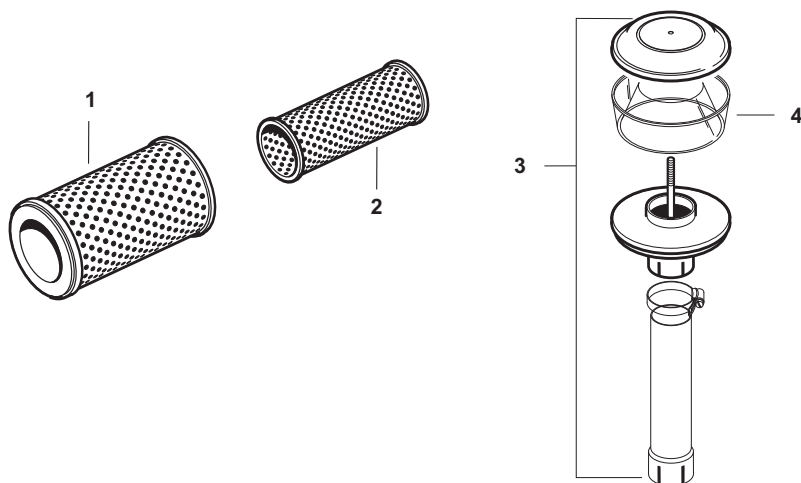

Air Filters, Pre-cleaner Assemblies and Related Components

OUR #	DESCRIPTION	EQUIVALENT	TRACTOR MODEL
1	R76981 Air Filter - Outer OD Top=7.93", ID=.66", OD Bottom=5.32", Height=13.50"	1041845M91	MF 1105, 1135, 1155
1	R61913 Air Filter - Outer OD Top=8.39", ID=3.46", OD Bottom=7.80", Height=11.12"	3595503M1	MF 399 (w/ Air Intake Under Hood)
1	R76732 Air Filter - Outer OD Top=8.38", ID=7/16x20" Thd, OD Bottom=7.76", ID Bottom= 3.54" Height=11.07"	3595500M1	MF 399 (w/ Air Intake Under Hood)
1	R41853 Air Filter - Outer OD Top=8.38", ID Top=7/16-20 Thd, OD Bottom=7.76", ID Bottom=3.54", Height=15.48"	1062501M91	MF 699, 3090, 3120, 3120T, 6170, 6180
2	R61912 Air Filter - Inner OD Top=3.38", ID Top=.65", OD Bottom=3.75", ID Bottom=2.91" Height=8.98"	3595501M1	MF 399
2	R76982 Air Filter - Inner OD Top=5.21", ID Top=.62", ID Bottom=4.09", Height=12.25"	1041846M91	MF 1105, 1135, 1155
2	R76284 Air Filter - Inner OD=4.12", ID Top=.66", ID Bottom=2.90", Height=14.05"	1093683M92 258522M91	MF 699, 3090, 3120, 3120T, 6170, 6180
3	R65719 Pre-cleaner Assembly (2 1/4" Inlet, 7" Bowl)		
3	R41393 Pre-cleaner Assembly (3" Inlet, 7" Bowl)		
3	R41395 Pre-cleaner Assembly (3" Inlet, 10" Bowl)		
3	R41394 Pre-cleaner Assembly (4" Inlet, 10" Bowl)		
3	R41396 Pre-cleaner Assembly (4 1/2" Inlet, 10" Bowl)		
4	R41405 Replacement Bowl		
4	R41403 Replacement Bowl