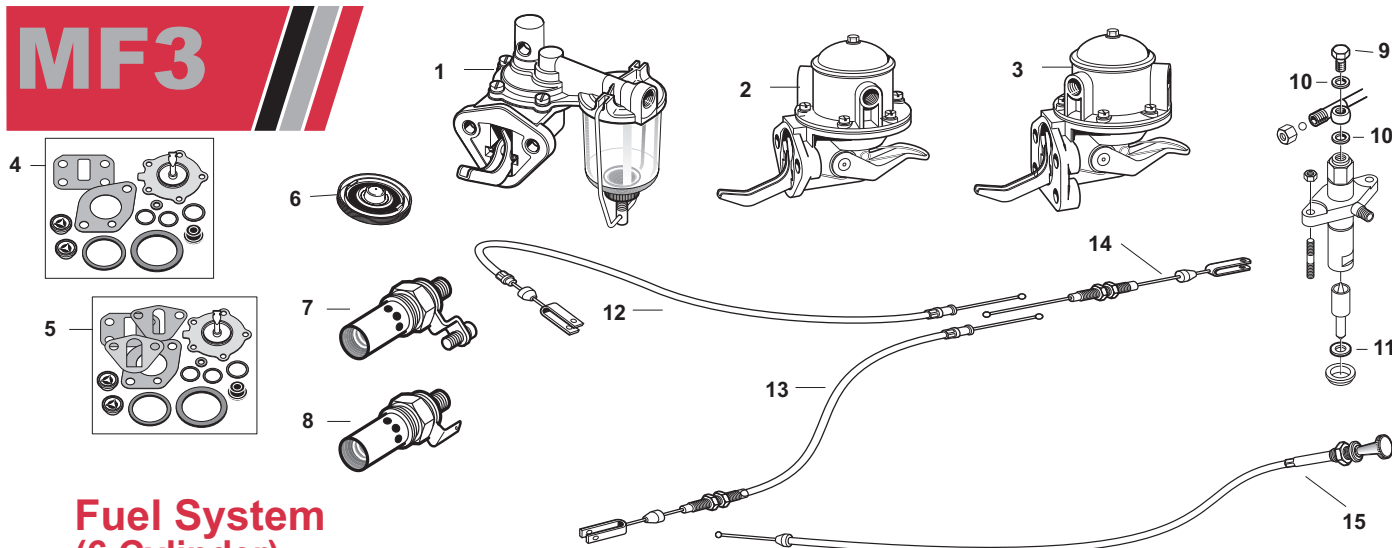

MF3

Fuel System (6 Cylinder)

OUR #	DESCRIPTION	EQUIVALENT	TRACTOR MODEL
1	R75929 Lift Pump w/ Glass Bowl & Gasket (2 Bolt Mount)	3637415M91, 2641A061 892629M91, 2641344	MF 1100, 1130 (410 Combine)
2	R40564 Lift Pump w/ Gasket (2 Hole Mount)	3637309M91, 2641372 892632M91	MF 1105, 1135, Ind. 80 (510, 750, 760 Combine)
3	R40565 Lift Pump w/ Gasket (4 Hole Mount)	1446951M91, 2641720 1447535M91, 2641729	MF 396, 399, 699, 2640, 2675, 2705, 3090, 3120, 3120T, 3140, 3505, 3525, 3545, 3630, 3650, 3660, 6180, 8120, (550, 850, 860 Combine)
4	R40568 Lift Pump Repair Kit	1882944M92, 26410045	Fits: R40564
5	R41634 Lift Pump Repair Kit	1896401M91, 26410149	Fits: R40565
6	R40570 Fuel Cap	1698042M91	MF 699
7	R40626 Heater Plug w/ Screw Terminal	893501M91, 2666103	MF 3630, 3690, 8140, 8150, 8160
8	R40627 Heater Plug w/ Spade Terminal	1446935M1, 2666108 3583543M2	MF 399, 699, 3090, 3120T, 3140, 3630, 3650, 3660, 8120
9	R41880 Bolt - Leak Off Line	731567M1, 95315	
10	R11113 Washer - Leak Off	376518X1, 921176	
11	R06371 Washer - Injector (.080")	376091X1, 921173	(Except T6.354.4 Engine)
12	R41843 Hand Throttle Cable (52 5/8")	3759023M91	MF 399 (w/ 1006.6 Engine)
13	R41844 Foot Throttle Cable (38 1/2")	3759024M91	MF 399 (w/ 1006.6 Engine)
14	R41842 Injector Pump Cable	1696819M94	MF 375, 383, 390, 390T, 393, 398
15	R41840 Stop Cable (53")	893015M1	MF 399 (w/ 1006.6 Engine)