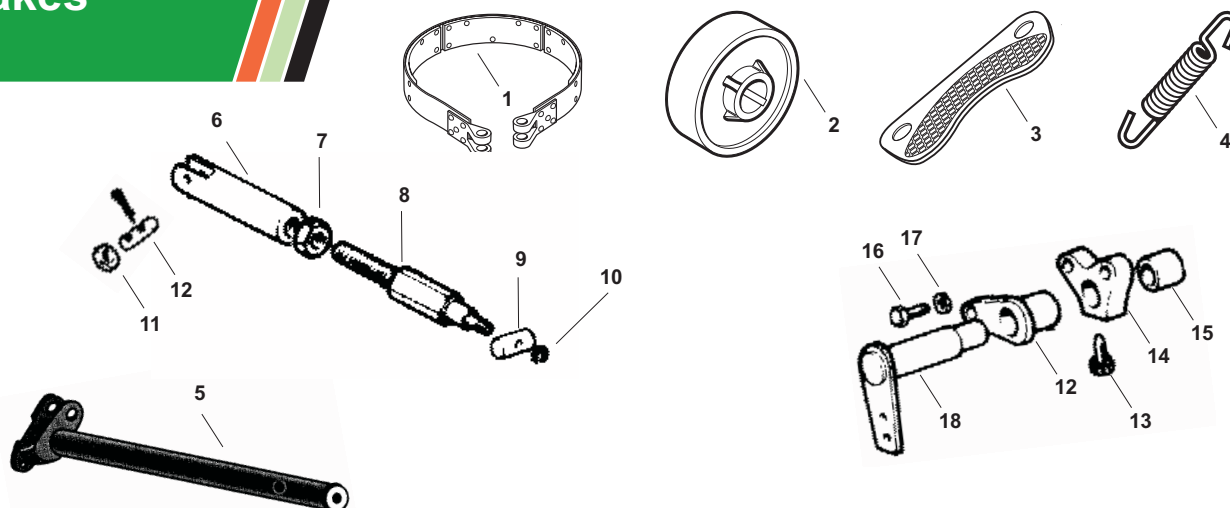

Brakes

OUR #	DESCRIPTION	EQUIVALENT	TRACTOR MODEL
1	R62204 Brake Band (50mm Wide)	677349A 30-3048942	1250A, 1255, 1265, 1270, 1355, (1365, 1370 Prior SN 721487)
1	R62205 Brake Band (58mm Wide)	31-2903378	(1365, 1370 After SN 721488), 2-50, 2-60
2	R62360 Brake Drum	31-2902241	(1365, 1370 After SN 721488), 2-50, 2-60
3	R62208 Hand Brake Pad - Outer	31-2905427	700 SN 858035>
3	R62209 Hand Brake Pad - Inner	31-2905428	700 SN 858036>
4	R61983 Spring - Brake Pedal Return	670088A	1250, 1250A, 1255, 1265, 1270, 1355, 1365, 1370, 2-50, 2-60
5	R62569 Shaft, Brake	672678AS 31-2900070	1255, 1265, 1270, G350, 1365, 1370, G450
6	Fork	31-2900077	1255, 1265, 1270, G350, G450, 1365, 1370, 2-50, 2-60
7	Nut	672069A 70931863	1255, 1265, 1270, G350, G450, 1365, 1370, 2-50, 2-60
8	Rod, Threaded	31-2900071	1255, 1265, 1270, G350, G450, 1365, 1370, 2-50, 2-60
9	Pin	31-2900079	1255, 1265, 1270, G350, G450, 1365, 1370, 2-50, 2-60
10	Retainer, Clip	672265A 30-3061256	1365, 1370
11	Washer	672250A	1365, 1370
12	Support	30-3039730	1365, 1370 sn up to 721487,
12	Support	31-2902242	1365, 1370 sn 721488 > ,
13	Screw	31-2900103	1255, 1265, 1270, G350, G450, 1365, 1370, 2-50, 2-60
14	Lever	31-2900075	1255, 1265, 1270, G350, G450, 1365, 1370, 2-50, 2-60
15	Bushing	670612A	1255, 1265, 1270, G350, G450, 1365, 1370, 2-50, 2-60
16	Cap Screw	672383A	1255, 1265, 1270, G350, G450, 1365, 1370, 2-50, 2-60
17	Washer, Lock	70932054	1365, 1370
18	Lever RH	31-2900073	1365, 1370 sn up to 721487,
18	Lever LH	31-2900074 72089847	1365, 1370 sn up to 721487,
18	Lever RH	31-2902238	1365, 1370 sn 721488 > ,
18	Lever LH	31-2902239	1365, 1370 sn 721488 > ,