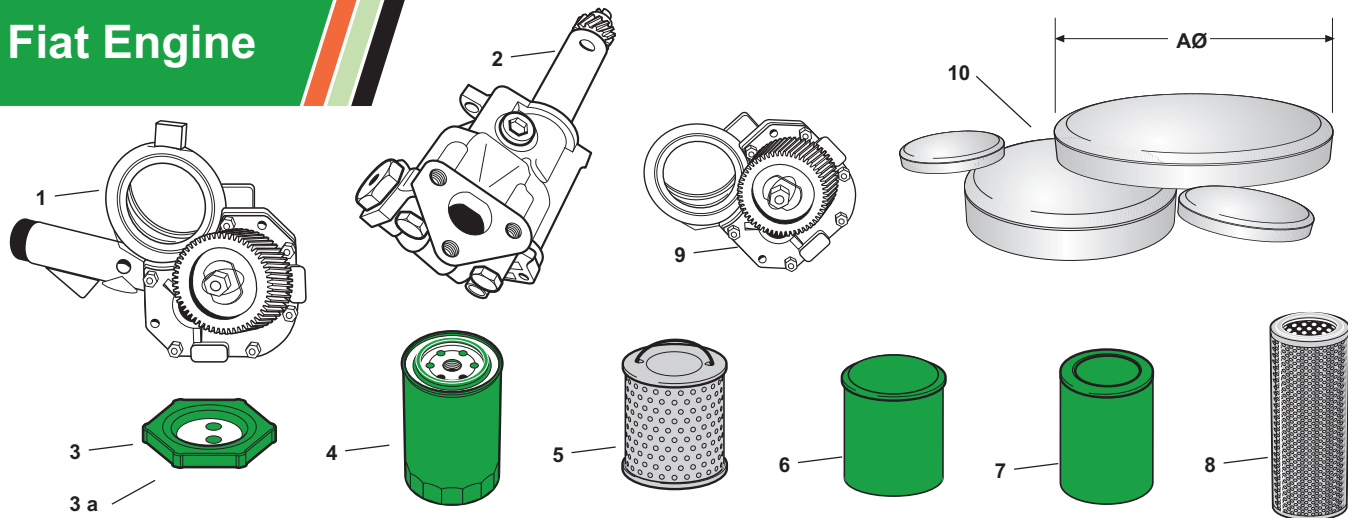

Fiats Engine

OUR #	DESCRIPTION	EQUIVALENT	TRACTOR MODEL
1	R59080 Oil Pump	670461AS	1250 Diesel
2	R62133 Oil Pump	30-3049426	1250A, 1255, 1265, 1270, 1355, 1365, 1370, 2-50, 2-60, 700
3	R62134 Oil Filler Cap	30-3042987 30-3045595	(1255 SN 303397>), 1270, 1355, 1365, 1370, 2-50, 2-60, 700
3 a	Oil Filler Cap	31-2900967	1465, 1470
4	R62135 Engine Oil Filter - Spin-on	677152A 159045A	1250A, 1255, 1265, 1270, 1365, 1370, 1465, 1470, 2-50, 2-60, 700
5	Engine Oil Filter - Cartridge	674124AS	1250 Dsl (4 Cylinder)
6			
7			
8			
9	Oil Pump	31-2900963	1465, 1470
10	Plug, Cup 28 mm	676743A	Various Fiat/Oliver/White
10	Plug, Cup 36 mm	676744A	Various Fiat/Oliver/White
10	Plug, Cup 40 mm	30-3010074	Various Fiat/Oliver/White
10	Plug, Cup 45 mm	676745A	Various Fiat/Oliver/White
10	Plug, Cup 63 mm	676746A	Various Fiat/Oliver/White