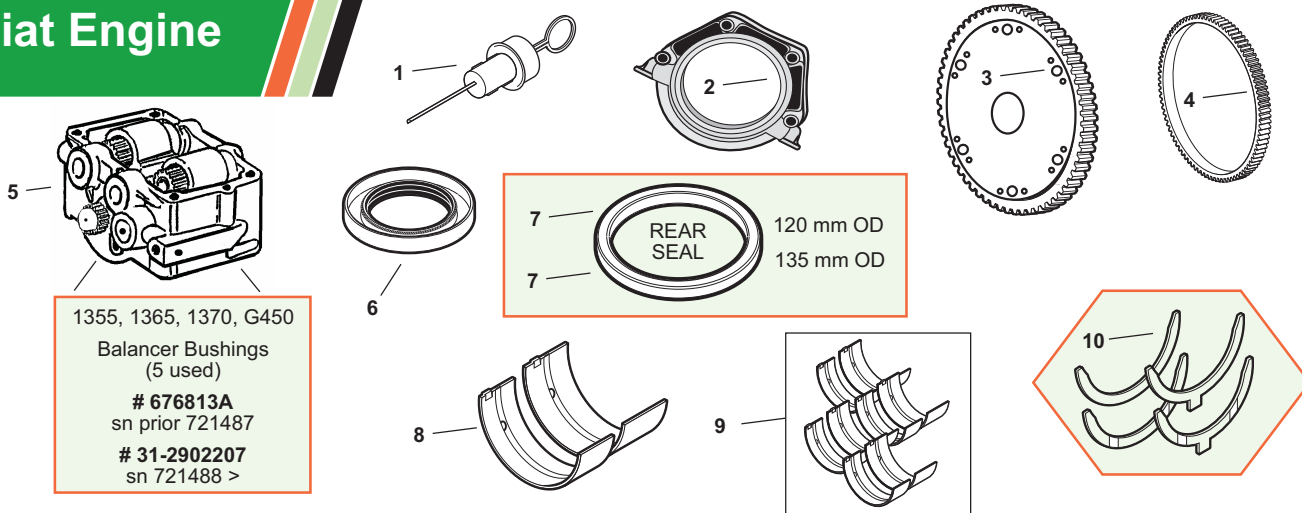

Fiat Engine

1355, 1365, 1370, G450
Balancer Bushings
(5 used)
676813A
sn prior 721487
31-2902207
sn 721488 >

OUR #	DESCRIPTION	EQUIVALENT	TRACTOR MODEL
1	Dipstick	30-3010880	1355, 1365, 1370, G450, 2-60
1	Dipstick	677163AS	1255, 1265, 1270, G350, 2-50
2	Retainer, Rear Seal	676751A	1265 (sn prior 310480)
2	Retainer, Rear Seal	31-2902081	1265 (sn 310481 >)
2	Retainer, Rear Seal	31-2903322	1365 (engine sn 460928 >) used with 135mm OD Seal
3	R61980 Flywheel w/ Ring Gear (7 Bolt) 6 Bolt Holes = 10mm x 1.25 12 5/16" ctr to ctr 12 Bolt Holes = 8mm x 1.25 12" ctr to ctr	30-3010171 31-3041220 31-2900051 31-2900052	1355, 1365, 1370, 2-50, 2-60
4	R62055 Ring Gear	676786A	1250A, 1255, 1265, 1270, 1355, 1365, 1370, 2-50, 2-60, 700
5	R61949 Balancer Assembly		1355, 1365, 1370, 2-60, 700
6	R62068 Front Crankshaft Seal	676780A 30-3014363	1250A, 1255, 1265, 1270, 1355, 1365, 1370, 2-50, 2-60, 700
6	R62069 Front Crankshaft Seal	31-2900730	1465, 1470
7	R62071 Rear Crankshaft Seal 120mm OD x 95 x 12	676756A 30-3027333 30-3042898	1250A, 1255, 1355, (1365, 1370 Prior to SN 460527)
7	R62070 Rear Crankshaft Seal 135mm OD x 110 x 13	31-2903323	(1365, 1370 After SN 460528) 2-50, 2-60, 700
8	R62047 Main Bearing - Std (1 pair)	31-2900179	1255, 1265, 1270, 1365, 1370, 2-50, 2-60
8	R62048 Main Bearing - .010" (1 pair)	31-2900180	1255, 1265, 1270, 1365, 1370, 2-50, 2-60
8	R62453 Main Bearing - .020" (1 pair)	31-2900181	1255, 1265, 1270, 1365, 1370, 2-50, 2-60
8	Main Bearing - .030" (1 pair)	72094175	1255, 1265, 1270, 1365, 1370, 2-50, 2-60
8	Main Bearing - .040" (1 pair)		1255, 1265, 1270, 1365, 1370, 2-50, 2-60
9	R62050 Main Bearing Set - Std	31-2906423	1465, 1470
9	R62051 Main Bearing Set - .010"	31-2906424	1465, 1470
10	R62052 Thrust Washer Set - Std (4 pcs)	677675A 31-2900010	1255, 1265, 1270, 1365, 1370, 2-50, 2-60
10	Thrust Washer Set - Std (4 pcs)	31-2900011	1255, 1265, 1270, 1365, 1370, 2-50, 2-60
10	R62054 Thrust Washer Set - Std (4 pcs)	673231A 674770A	1465, 1470

We have attempted to insure the accuracy of the information listed and reserve the right for type error.
Some part numbers and manufacturers' names are used strictly for reference purpose only
All priced items are subject to change without notice and are in US dollars