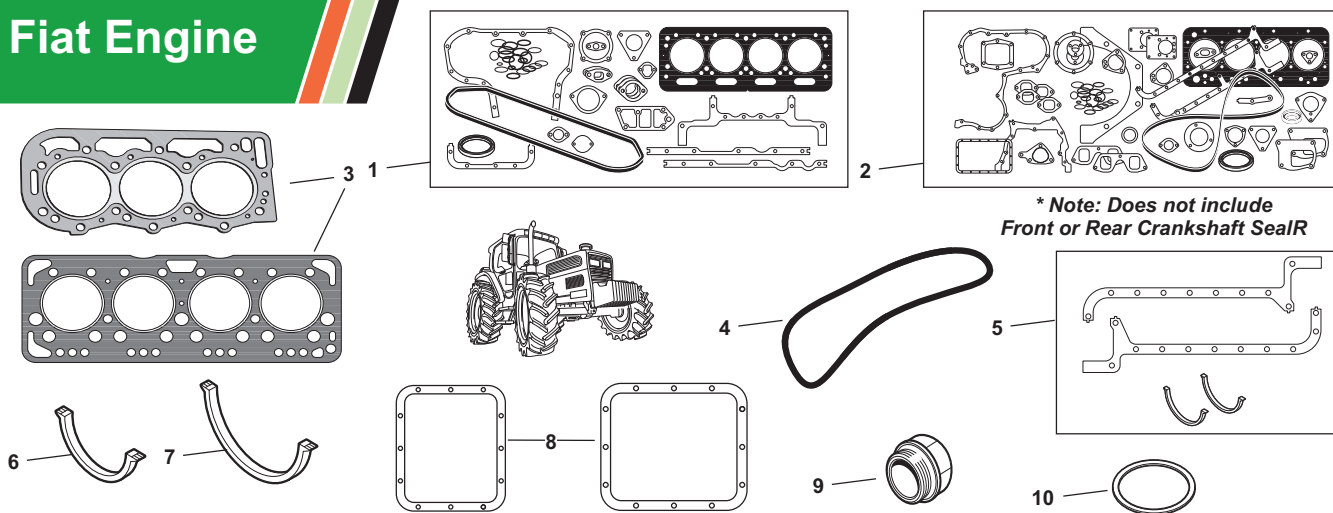

Fiat Engine

* Note: Does not include Front or Rear Crankshaft SealR

OUR #	DESCRIPTION	EQUIVALENT	TRACTOR MODEL
1	R62079 Top Gasket Set		1255
1	R62077 Top Gasket Set		1265, 1270, 2-50
1	R62082 Top Gasket Set		1355
1	R62086 Top Gasket Set		1365, 1370, 2-60
1	R62088 Top Gasket Set		1465, 1470
2*	R62078 Full Gasket Set		1255
2*	R62080 Full Gasket Set		1265, 1270, 2-50
2*	R62081 Full Gasket Set		1355
2*	R62085 Full Gasket Set		1365, 1370, 2-60
2*	R62087 Full Gasket Set		1465, 1470
3	R62400 Head Gasket	670535AS	1250, Diesel
3	Head Gasket	31-2900026 31-2903320	1355, 1365, 1370, G450
3	Head Gasket	31-2900705	1465, 1470
4	R62127 Rocker Cover Gasket	676731A 31-2902079	1250A, 1255, 1265, 1270, 2-50
4	R62128 Rocker Cover Gasket	30-3010031	1355, 1365, 1370, Prior to SN 721487
4	R62129 Rocker Cover Gasket	31-2900703	1465, 1470
5	R62113 Sump Gasket Set w/ Front & Rear Seals	676759A 676760A 676750A 676754A	1255, 1265, 1270, 2-50
5	R62114 Sump Gasket Set w/ Front & Rear Seals	30-3010104 30-3010112 676750A 676754A	1355, 1365, 1370, 2-60, 700
6	R62074 Sump Seal - Front	676750A	1255, 1265, 1270, 1365, 1370, 2-50, 2-60, 700
7	R62075 Sump Seal - Rear	676754A	1255, 1265, 1270, 1365, 1370, 2-50, 2-60, 700
8	R62118 Pan Gasket	676758A	1255, 1265, 1270, 2-50
8	R62119 Pan Gasket	30-3010090	1355, 1365, 1370, 2-60
9	R62120 Sump Plug	676222A	1255, 1265, 1270, 1355, 1365, 1370, 2-50, 2-60, 700
10	R08848 Sump Plug Seal	677215A	1255, 1265, 1270, 1355, 1365, 1370, 2-50, 2-60, 700

We have attempted to insure the accuracy of the information listed and reserve the right for type error. Some part numbers and manufacturers' names are used strictly for reference purpose only. All priced items are subject to change without notice and are in US dollars.