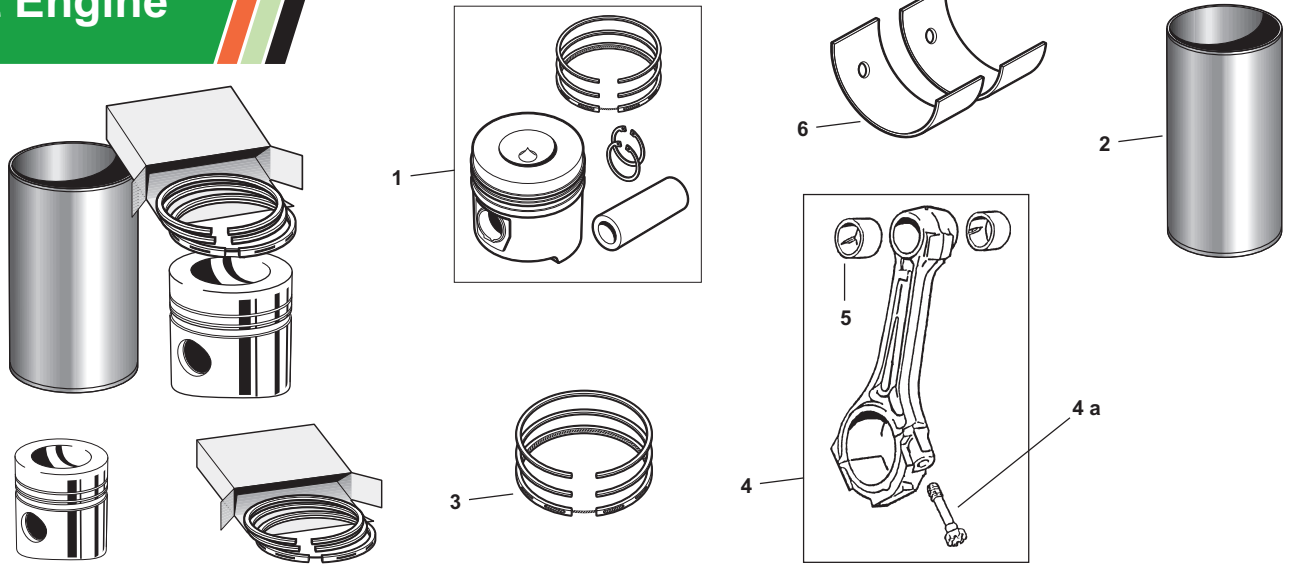

Fiat Engine

OUR #	DESCRIPTION	EQUIVALENT	TRACTOR MODEL
1	R62172 Piston w/ Rings - 85mm	670903A	1250, 4 Cylinder Diesel
1	R62020 Piston w/ Rings - 95mm	676806A	1255, 1355
1	R62021 Piston w/ Rings - 100mm	31-2906447	1265, 1270, 1365, 1370, 2-50, 2-60
1	R62025 Piston w/ Rings - 110mm	31-2900768	1465, 1470
2	R62336 Liner - 85mm - Unfinished	670150A	1250, 4 Cylinder Diesel
2	R62032 Liner - 95mm - Unfinished	676727A	1255, 1355
2	R62033 Liner - 100mm - Unfinished	31-2900021	1265, 1270, 1365, 1370, 2-50, 2-60
2	R62036 Liner - 110mm - Finished	31-2900698	1465, 1470
3	R62335 Ring Set - 85mm - 1 Cylinder	674053A	1250, 4 Cylinder Diesel
3	R62026 Ring Set - 95mm - 1 Cylinder	673386AS	1255, 1355
3	R62027 Ring Set - 100mm - 1 Cylinder	31-2900008	1265, 1270, 1365, 1370, 2-50, 2-60
3	R62031 Ring Set - 110mm - 1 Cylinder	31-2990080	1465, 1470
3	R62030 Ring Set - 103mm - 1 Cylinder	31-2990570	700
4	R61994 Connecting Rod w/ Bushing	676805AS	1255, 1265, 1270, 1355, 1365, 1370, 2-50, 2-60
4a	Bolt, Connecting Rod	31-2900757	1465, 1470
4a	Bolt, Connecting Rod	676799A	1255, 1265, 1270, G350, 1355, 1365, 1370, G450, 2-50, 2-60
5	R62037 Rod Bushing 35mm Long, 35mm OD, 32mm ID	676795A	1255, 1265, 1270, 1355, 1365, 1370, 2-50, 2-60
5	R62040 Rod Bushing 35mm Long, 44mm OD, 40mm ID	31-2900755	1465, 1470
6	R62041 Rod Bearing - Std. 1 pair of Shells	673381AS 31-2900191	1250A, 1255, 1265, 1270, 1355, 1365, 1370, 2-50, 2-60, 700
6	R62042 Rod Bearing - .010" 1 pair of Shells	673382AS 31-2900192	1250A, 1255, 1265, 1270, 1355, 1365, 1370, 2-50, 2-60, 700
6	R62450 Rod Bearing - .020" 1 pair of Shells	673383AS 31-2900193	1250A, 1255, 1265, 1270, 1355, 1365, 1370, 2-50, 2-60, 700
6	R62045 Rod Bearing - Std. 1 pair of Shells	673234A	1465, 1470
6	R62046 Rod Bearing - .010" 1 pair of Shells	673235A	1465, 1470
6	R62452 Rod Bearing - .020" 1 pair of Shells	673236A	1465, 1470

We have attempted to insure the accuracy of the information listed and reserve the right for type error.
Some part numbers and manufactures' names are used strictly for reference purpose only
All priced items are subject to change without notice and are in US dollars