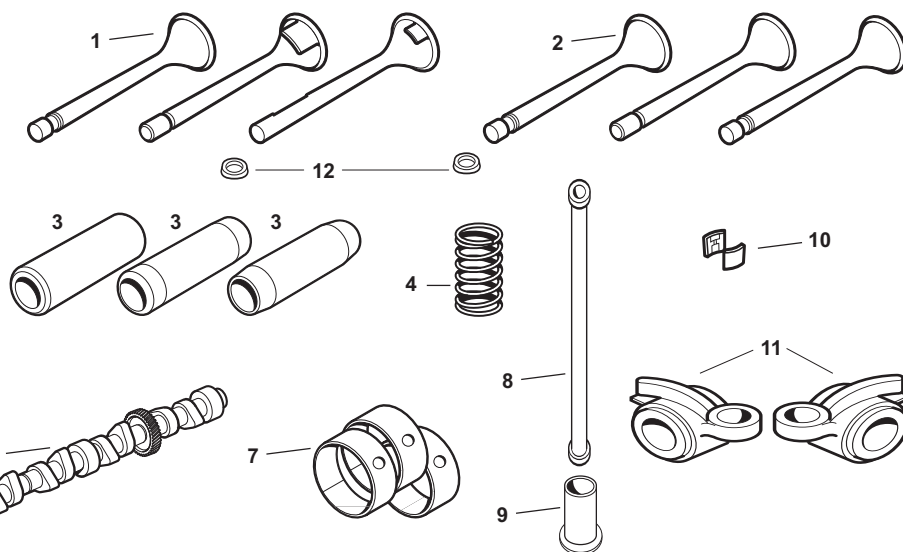

Fiats Engine

OUR #	DESCRIPTION	EQUIVALENT	TRACTOR MODEL
1	R62350 Intake Valve	672748A	1250 Diesel
1	R62056 Intake Valve	677842A 30-3043223	1250A, 1255, 1265, 1270, 1355, 1365, 1370, 2-50, 2-60, 700
1	R62058 Intake Valve	31-2900797	1465, 1470
2	R62363 Exhaust Valve	672749A	1250 Diesel
2	R62059 Exhaust Valve	676837A 31-2902091	1250A, 1255, 1265, 1270, 1365, 1370, 2-50, 2-60, 700
2	R62061 Exhaust Valve	31-2900796	1465, 1470
3	R62062 Valve Guide	670162A 676838A	1250 (Diesel Intake Only), 1250A, 1255, 1265, 1270, 1355, 1365, 1370, 2-50, Intake & Exhaust
3	R62063 Valve Guide	31-2900790	1465, 1470 Intake
3	R62064 Valve Guide	31-2900792	1465, 1470 Exhaust
4	R62065 Valve Spring	31-2902929 31-2903660 72091160 72089670 676826A	1250A, 1255, 1265, 1270, 1355, 1365, 1370, 1365, 1370, 2-50, 2-60
4	Valve Spring	31-2900786	1465, 1470
5	R62840 Camshaft - 3 Cyl, Less Gear	676843A	1250A, 1255, 1265, 1270, 2-50
6	R61995 Camshaft - 4 Cyl, Less Gear	30-3010511	1355, 1365, 1370, 2-60, 700
6	Camshaft	31-2900788	1465, 1470
7	R62121 Camshaft Bearing - Set of 3	676844A 676845A 676846A	1250A, 1255, 1265, 1270, 1355, 1365, 1370, 2-50, 2-60, 700
8	Push Rod	676832A	1255, 1265, 1270, G350, 1365, 1370, G450, 2-50, 2-60
8	Push Rod	31-2902056	1465, 1470
9	Tappet (STD)	676830A	1265, 1270, G350, 1365, 1370, G450, 2-50, 2-60
9	Tappet	31-2900793	1465, 1470
10	Keepers, Valve Lock	676828A 30-3047148	1255, 1265, 1270, 1355, 1365, 1370, G450, 1465, 1470, 2-50, 2-60
11	Rocker Arm	676849AS	1265, 1270, G350, 1355, 1365, 1370, G450
12	Cap, Valve Stem	677840A	1255, 1265, 1270, G350, 1355, 1365, 1370, G450