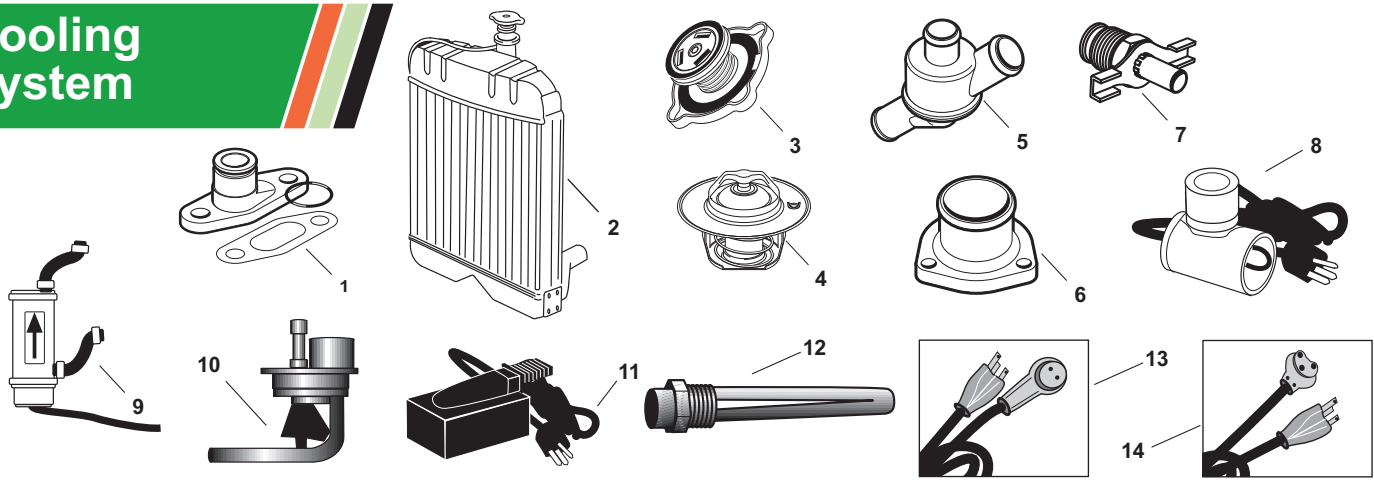

Cooling System

OUR #	DESCRIPTION	EQUIVALENT	TRACTOR MODEL
1	R62260 Water Pump Adaptor w/ O-Ring & Gasket	31-2902109 72089673	1250A, 1255, 1265, 1270, 1365, 1370, 2-50, 2-60, 700
2	R62342 Radiator	31-2902313 5159615	1365, 1370, 2-60
3	R63104 Radiator Cap (9 lb)	677179A 72090620 9966958	1250A, 1255, 1265, 1355, 1365, 1465, 1470, 2-50, 2-60
4	R63078 Thermostat (174°)	677196A 31-2905441 72090518	1250A, 1255, 1265, 1270, 1355, 1365, 1370, 700
5	R62343 Thermostat (w/ Housing)	31-2900988	1465, 1470
6	R62262 Thermostat Housing	677202A	1250A, 1255, 1265, 1270, 1355, 1365, 1370, 2-50, 2-60, 700
7	R08440 Drain Tap (1/4" NPT)	1KS517	Fits Most Models
8	R07081 Lower Radiator Hose Heater 600 Watt (1 1/4" Dia)		
8	R07082 Lower Radiator Hose Heater 600 Watt (1 1/2" Dia)		
8	R07083 Lower Radiator Hose Heater 600 Watt (1 3/4" Dia)		
8	R07084 Lower Radiator Hose Heater 600 Watt (2" Dia)		
9	R07078 Tank Type Heater - 850 Watt (18 qt Capacity)		
9	R07079 Tank Type Heater - 1000 Watt (16-25 qt Capacity)		
9	R07080 Tank Type Heater - 1500 Watt (26-40 qt Capacity)		
10	R07085 Core Plug Heater - 750 Watt (1 1/4" Dia)		Replacement Cords: R07094 (1' Long), R07095 (6' Long)
11	R07098 Magnetic Heater (8 sq in)		
11	R07099 Magnetic Heater (20 sq in)		
12	R02372 Engine Block Heater (3/4" NPT)	30-3141748	
13	R07094 Cord - approx 1' long	30-3141756	
13	R07095 Cord - approx 6' long		
14	R07096 Cord - approx 5' long		
14	R07097 Cord - approx 1' long		