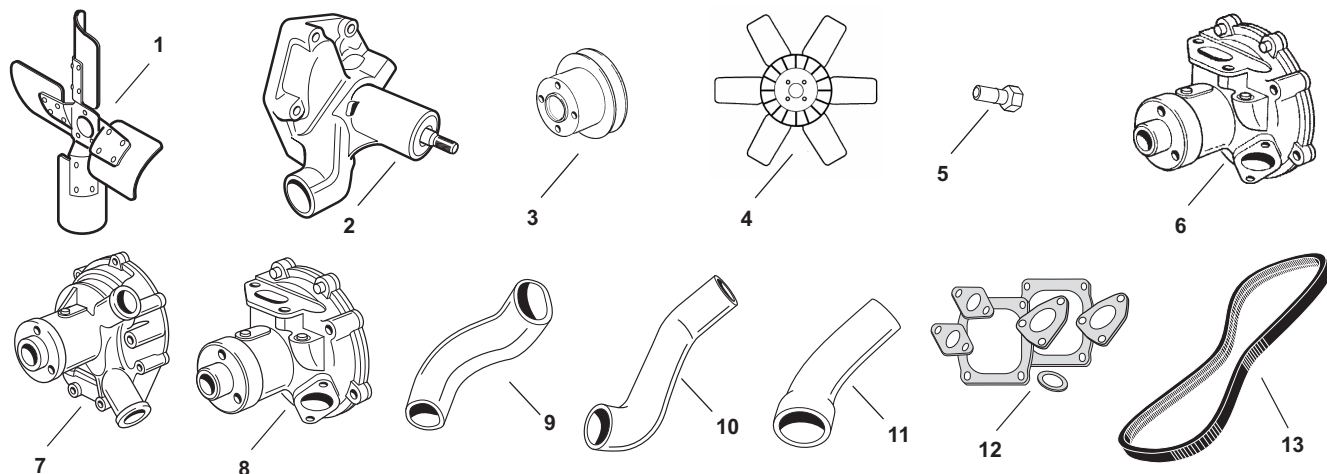

Cooling System

OUR #	DESCRIPTION	EQUIVALENT	TRACTOR MODEL
1	R63054 Fan - 4 Blade - Metal	676700A 72089485	1255, 1265, 1270, 1355, 1365, 1370, 2-50, 2-60
2	R62297 Water Pump	670566AS	1250 Diesel
3	R61953 Pulley	672755A	1250 Diesel
4	R61948 Fan - 6 Blade Plastic	672754A	1250 Diesel
5	R60589 Bolt	670895A	1250 Diesel
6	R60245 Water Pump	31-2900665 31-2903328 72089683 72093211 72091889 72090472	1255, 1265, 1270, 1355, 1365, 1370, 2-50, 2-60
7	R63050 Water Pump	31-2900995 31-2904883	1465, 1470
8	R63055 Water Pump	31-2903740	700
9	R63046 Top Hose	677214A 72089692	1250A, 1255, 1265, 1270, 1355, 1365, 1370, 2-50, 2-60
10	R63044 Top Hose	31-2903743	700
11	R63042 By Pass Hose	31-2900993	1465, 1470
12	R58900 Water Pump Gasket Set	677201A 677205A 677198A 677199A 31-2900135	1255, 1265, 1270, 1355, 1365, 1370, 2-50, 2-60
13	R18606 Fan Belt	30-3045080 72094519 72090561	1250A, 1255, 1265, 1270, 1355, 1365, 1370, 2-50, 2-60
13	R18648 Fan Belt	31-2901015 31-2990604	1465, 1470
13	R18607 Fan Belt	31-2903668	700