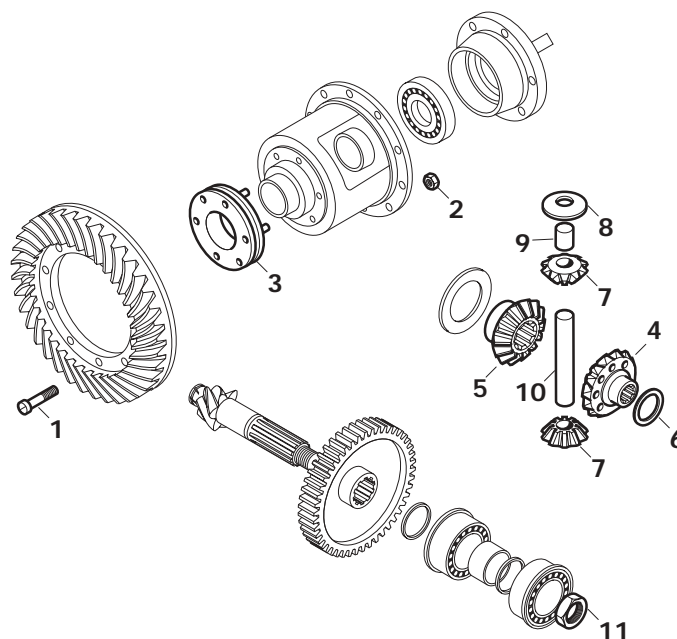

SPAREX No.	DESCRIPTION	EQUIVALENT	TRACTOR MODEL
1	S.59131 Bolt	4964930 588737	446, 450, 480, 500, 540, 550, 600, 640
2	S.59132 Nut	5115377	446, 450, 480, 500, 540, 550, 600, 640
3	S.59133 Coupling	5117626	446, 450, 480, 500, 540, 550, 600, 640
4	S.59134 Gear - RH	5103869	446, 450, 466, 480, 500, 540, 550, 566, 580, 600, 640, 680, 780, 980 50-66, 55-66, 55-66F, 55-76F, 55-90, 60-66, 60-66F, 60-76F, 60-90 60-93, 60-94, 62-86F, 65-66, 65-90, 65-93, 65-94, 70-66, 70-66F, 70-76F 72-86F, 80-66, 80-66F, 80-76F, L60, L65
5	S.59135 Gear - LH	5103868	446, 450, 466, 480, 500, 540, 550, 566, 580, 600, 640, 666, 680, 766, 780 980, 50-66, 55-66, 55-66F, 55-76F, 55-90, 60-66, 60-66F, 60-76F, 60-90 60-93, 60-94, 62-86F, 65-66, 65-90, 65-93, 65-94, 70-66, 70-66F, 70-76F 72-86F, 80-66, 80-66F, 80-76F, L60, L65
6	S.59136 Washer- 1.5mm	5148939 4972381	446, 450, 480, 500, 540, 550, 600, 640, 50-66, 55-66, 55-66F, 55-76F 55-90, 60-66, 60-66F, 60-76F, 60-90, 60-93, 60-94, 62-86F, 65-66, 65-90 65-93, 65-94, 70-66, 70-66F, 70-76F, 72-86F, 80-66, 80-66F, 80-76F L60, L65
6	S.59137 Washer- 1.6mm	5148936 4972382	446, 450, 480, 500, 540, 550, 600, 640, 50-66, 55-66, 55-66F, 55-76F 55-90, 60-66, 60-66F, 60-76F, 60-90, 60-93, 60-94, 62-86F, 65-66, 65-90 65-93, 65-94, 70-66, 70-66F, 70-76F, 72-86F, 80-66, 80-66F, 80-76F L60, L65
7	S.59138 Gear	5103870	446, 450, 466, 480, 500, 540, 550, 566, 580, 600, 640, 666, 680, 766, 780 980, 50-66, 55-66, 55-66F, 55-76F, 55-90, 60-66, 60-66F, 60-76F, 60-90 60-93, 60-94, 62-86F, 65-66, 65-90, 65-93, 65-94, 70-66, 70-66F, 70-76F 72-86F, 80-66, 80-66F, 80-76F, L60, L65
8	S.59139 Washer	4987975	446, 450, 480, 500, 540, 550, 600, 640, 50-66, 55-66, 55-66F, 55-76F 55-90, 60-66, 60-66F, 60-76F, 60-90, 60-93, 60-94, 62-86F, 65-66, 65-90 65-93, 65-94, 70-66, 70-66F, 70-76F, 72-86F, 80-66, 80-66F, 80-76F L60, L65
9	S.59140 Bush	4970774	446, 450, 480, 500, 540, 550, 600, 640, 50-66, 55-66, 55-66F, 55-76F 55-90, 60-66, 60-66F, 60-76F, 60-90, 60-93, 60-94, 62-86F, 65-66, 65-90 65-93, 65-94, 70-66, 70-66F, 70-76F, 72-86F, 80-66, 80-66F, 80-76F L60, L65
10	S.59141 Shaft	5148935 4970773	446, 450, 480, 500, 540, 550, 600, 640, 50-66, 55-66, 55-66F, 55-76F 55-90, 60-66, 60-66F, 60-76F, 60-90, 60-93, 60-94, 62-86F, 65-66, 65-90 65-93, 65-94, 70-66, 70-66F, 70-76F, 72-86F, 80-66, 80-66F, 80-76F L60, L65
11	S.59142 Pinion Nut	5123113	446, 450, 480, 500, 540, 550, 600, 640

Please see Index for alternative O.E. part numbers.

These parts are Sparex parts and are not manufactured by the Original Equipment Manufacturer. Original Equipment Manufacturers names, part numbers and descriptions are quoted for reference purposes only.