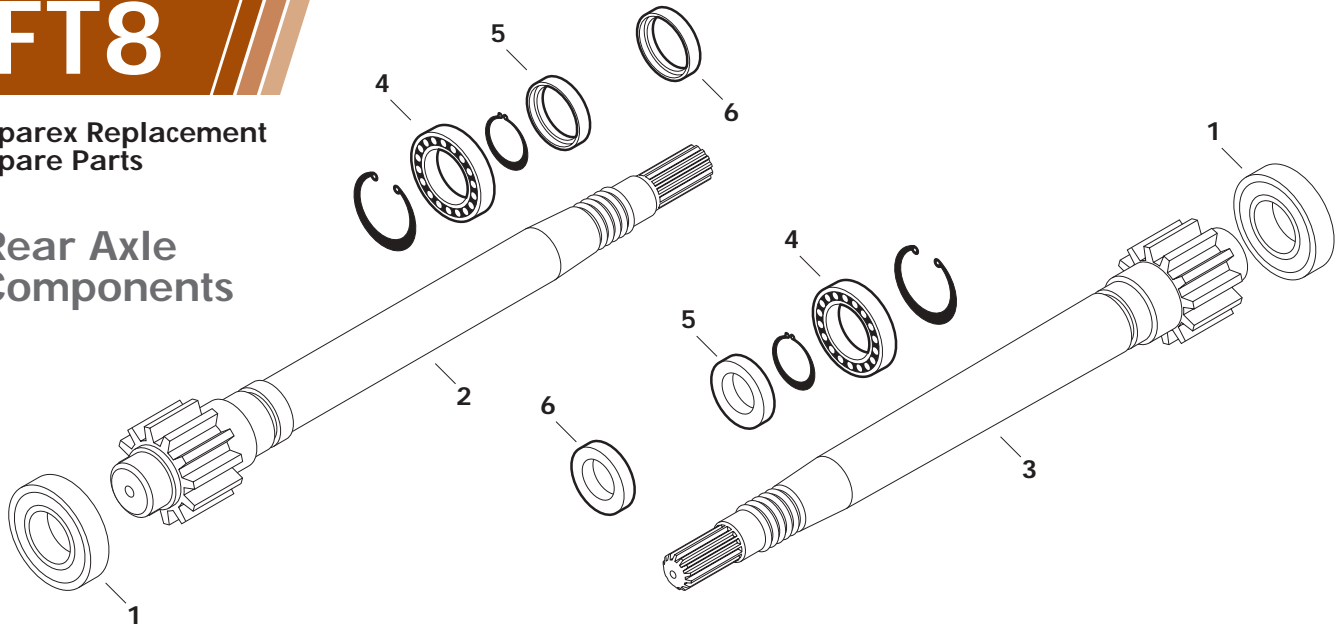

FT8

Sparex Replacement
Spare Parts

Rear Axle Components

SPAREX No.	DESCRIPTION	EQUIVALENT	TRACTOR MODEL
1	S.18109 Bearing (100 x 45 x 25)	20033750	480, 540, 640
2	S.59144 Shaft - RH	4999674 4981576	446, 480, 480S, 500, 500S, 540S
3	S.59146 Shaft - LH	4999675 4981577	446, 480, 480S, 500, 500S, 540S
2	S.59145 Shaft - RH	4981703	640
3	S.59147 Shaft - LH	4981704	640
4	S.58982 Bearing	28104710	480, 540, 640
5	S.62316 Seal (72 x 45 x 10)	5109074	450, 480, 500, 540, 550, 600, 640
6	S.62448 Seal (55 x 35 x 12)	40000384 40000382	450, 480, 500, 540, 550, 600, 640