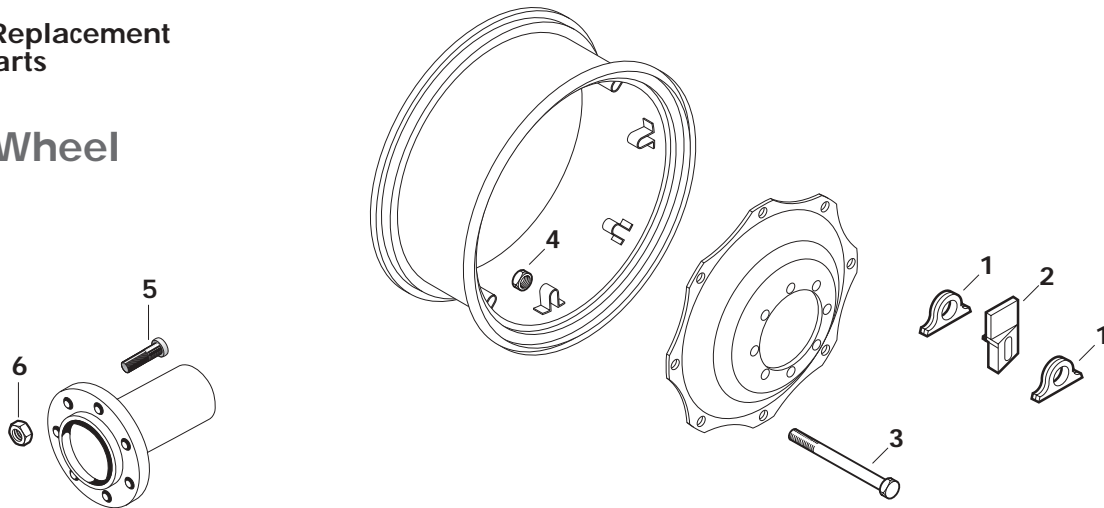

FT8

Sparex Replacement Spare Parts

Rear Wheel

	SPAREX No.	DESCRIPTION	EQUIVALENT	TRACTOR MODEL
1	S.62766	PAVT Pad	5104059	
2	S.41324	PAVT Pad	5106352	
3	S.11330	Bolt - Disc to Rim	5112385	M16 x 1.5 x 80mm
3	S.11499	Bolt - Disc to Rim	5131725	M16 x 1.5 x 125mm
4	S.11329	Nut - M16 x 1.5	15502611	
5	S.62330	Bolt - Rear Axle	44011089	55-90, 60-90, 65-90, 70-90, 80-90, 85-90, 90-90, 100-90, 110-90 60-93, 60-94, 65-93, 65-94, 72-93, 72-94, 82-93, 82-94, 88-93, 88-94 L60, L65, L75, L85, L95
6	S.11507	Nut - M18 x 1.5	12164221 12164224	55-90, 60-90, 65-90, 70-90, 80-90, 85-90, 90-90, 100-90, 110-90 60-93, 60-94, 65-93, 65-94, 72-93, 72-94, 82-93, 82-94, 88-93, 88-94 L60, L65, L75, L85, L95

Please see Index for alternative O.E. part numbers.

These parts are Sparex parts and are not manufactured by the Original Equipment Manufacturer. Original Equipment Manufacturers names, part numbers and descriptions are quoted for reference purposes only.