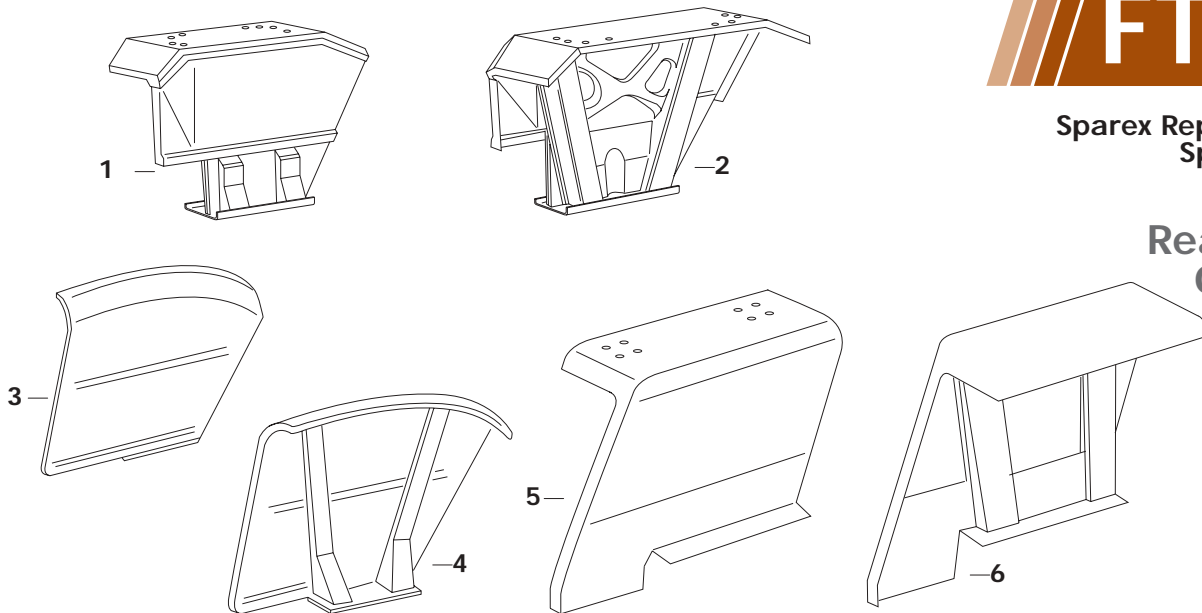

Rear Mud Guards

	SPAREX No.	DESCRIPTION	EQUIVALENT	TRACTOR MODEL
1	S.62469	Fender - RH - Square Type	4999764	450, 480, 500, 540, 550, 600, 640 (Not suitable for New Zealand Market)
2	S.62470	Fender - LH - Square Type	4999766	450, 480, 500, 540, 550, 600, 640 (Not suitable for New Zealand Market)
3	S.9977	Fender - RH - Shell Type	4952500	450, 480, 500, 540, 550, 600, 640
4	S.9978	Fender - LH - Shell Type	4952501	450, 480, 500, 540, 550, 600, 640
5	S.9998	Fender - RH	5120071	466, 566, 666, 766, 55-66, 60-66, 65-66, 70-66, 80-66
6	S.9999	Fender - LH	5120072	466, 566, 666, 766, 55-66, 60-66, 65-66, 70-66, 80-66

Please see Index for alternative O.E. part numbers.

These parts are Sparex parts and are not manufactured by the Original Equipment Manufacturer. Original Equipment Manufacturers names, part numbers and descriptions are quoted for reference purposes only.