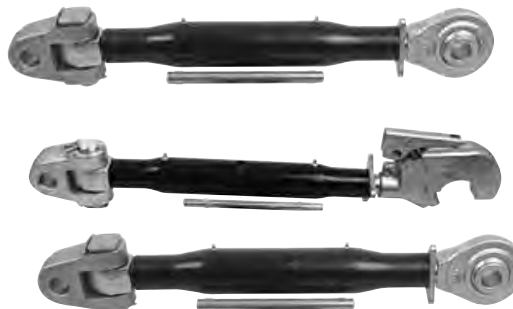

Gearshift Boot - Double

S.58950

Fits: 55-90, 60-90, 65-90, 70-90,
80-90, 85-90, 90-90, 100-90, 110-90,
60-93, 65-93, 72-93, 82-93, 88-93,
60-94, 65-94, 72-94, 82-94, 88-94
Replaces: 5132031, 5132032

Lift-O-Matic Controls Kit

S.59128

Fits: 60-56, 60-56DT, 65-56, 65-56DT,
70-56, 70-56DT, 45-66, 45-66DT,
50-66, 50-66DT, 70-66, 70-66DT,
70-66F, 70-66FDT, 70-66LP,
70-66LPDT, 70-60S, 70-66SDT,
70-66V, 80-66, 80-66DT, 80-66F,
80-66FDT, 45-76V, 55-76, 55-76F,
55-76FDT, 55-76V, 55-76VDT
Replaces: 5128638, 5128640, 5128641

Switch, Safety Start

S.107592

Fits: 35-66, 45-66, 45-76, 50-66,
55-66, 55-76, 60-66, 60-76, 60-86,
70-66, 70-76, 72-85, 80-66, 80-76,
F100, F110, F115, F120, F130, F140
Replaces: 5140584

Cable - Hydraulic Lift

S.62222

Fits: 60-90, 60-93, 60-94, 65-90, 65-93, 65-94, 70-88, 70-
90, 72-93, 72-94, 80-88, 80-90, 82-93, 82-94, 85-90, 88-93,
88-94, 90-90, 100-90, 110-90
Replaces: 5132113

Hydraulic Filter Head

S.59196

55-46, 65-46, 55-56, 60-56, 65-56, 70-56,
55-66, 60-66, 70-66, 80-66, 60-76, 70-76,
80-76, 72-85, 70-88, 80-88, 60-90, 65-90,
70-90, 80-90, 85-90, 90-90, 100-90, 110-90,
115-90, 130-90, 140-90, 160-90, 180-90,
60-93, 65-93, 72-93, 82-93, 88-93, 60-94,
65-94, 72-94, 82-94, 88-94
Replaces: 5129631