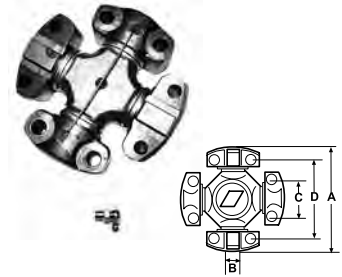

DEUTZ

Pivot Pin

Top - 4 WD Axle Housing

Fits: DX4.70, 8010,
8030, 8050, 8070, 7085
Replaces: 3389319, 3389320

S.17676 Top

S.17677 Bottom

Front Axle Bearing Assembly - 4 WD

(A = 130mm, B = 15.9mm, C = 49.2mm, D = 104mm)

S.13909

Fits: D4507, D5207, D6207,
D6507, D6507C, D6806,
D7007, D7007C, D7206,
D7207, D7807, D7807C,
D8006, D10006, D13006,
DX110-76

Replaces: 4315375