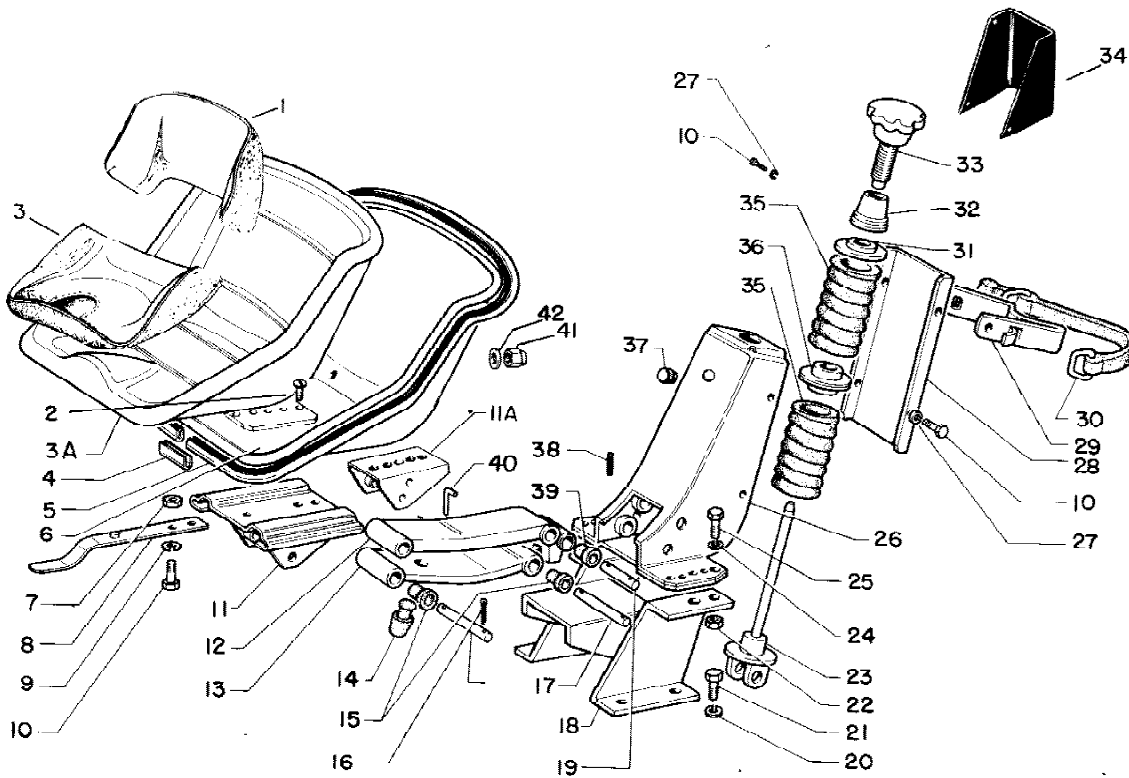

SEAT

05238

1265 TRACTOR AND 1270 TRACTOR - OLIVER

Figure 128: SEAT

1	30-3050890	1	Cushion - Back (Alternate 30-3053350) (S/N 000001 -)
1	30-3053350	1	Cushion - Back (S/N 000001 -)
2	676089A	2	Screw (S/N 000001 -)
3	31-2900083	1	Cushion - Bottom (Alternate 30-3053342) (S/N 000001 -)
3	30-3053342	1	Cushion - Bottom (S/N 000001 -)
3A	31-2902196	1	Cushion - One Piece (S/N 000001 -)
4	31-2902339	1	Fishplate (S/N 310481 -)
5	31-2902340	1	Channel (S/N 310481 -)
6	31-2900084	1	Seat (S/N 000001 - 310480)
6	31-2902197	1	Seat (S/N 310481 -)
7	672356A	2	Nut (S/N 000001 -)
8	31-2902200	1	Lever (S/N 310481 -)
9	31-2900249	6	Lock Washer (S/N 310481 -)
10	672099A	4	Cap Screw (S/N 000001 - 310480)
10	672099A	6	Cap Screw (S/N 310481 -)
11	31-2902199	1	Support (S/N 000001 -)
11A	30-3045404	1	Support (S/N 000001 - 310480)
12	676074A	1	Arm - Upper (S/N 000001 -)
13	31-2900099	1	Arm - Lower (S/N 000001 - 310480)
13	31-2902198	1	Arm (S/N 310481 -)
14	31-2900100	1	Pad (S/N 000001 -)
15	676090A	8	Bushing (S/N 000001 -)
16	676092A	4	Pin - Cotter (S/N 000001 -)
17	676084A	4	Pin (S/N 000001 -)
18	676668A	1	Support - Tractor Without Hydraulic Lift (S/N 000001 -)
19	676087A	1	Pin (S/N 000001 -)
20	672024A	4	Lock Washer - Tractors Without Hydraulic Lift (S/N 000001 -)
21	674638A	4	Cap Screw - Tractor Without Hydraulic Lift (S/N 000001 -)
22	675032A	4	Nut (S/N 000001 -)
23	676678A	1	Support (S/N 000001 -)
24	672023A	4	Lock Washer (S/N 000001 -)
25	672351A	4	Cap Screw - Tractors Without Hydraulic Lift (S/N 000001 -)
25	672837A	4	Cap Screw - Tractors With Hydraulic Lift (S/N 000001 -)
26	676669A	1	Support (Alternate 30-3045390) (S/N 000001 -)
26	30-3045390	1	Support (S/N 000001 -)