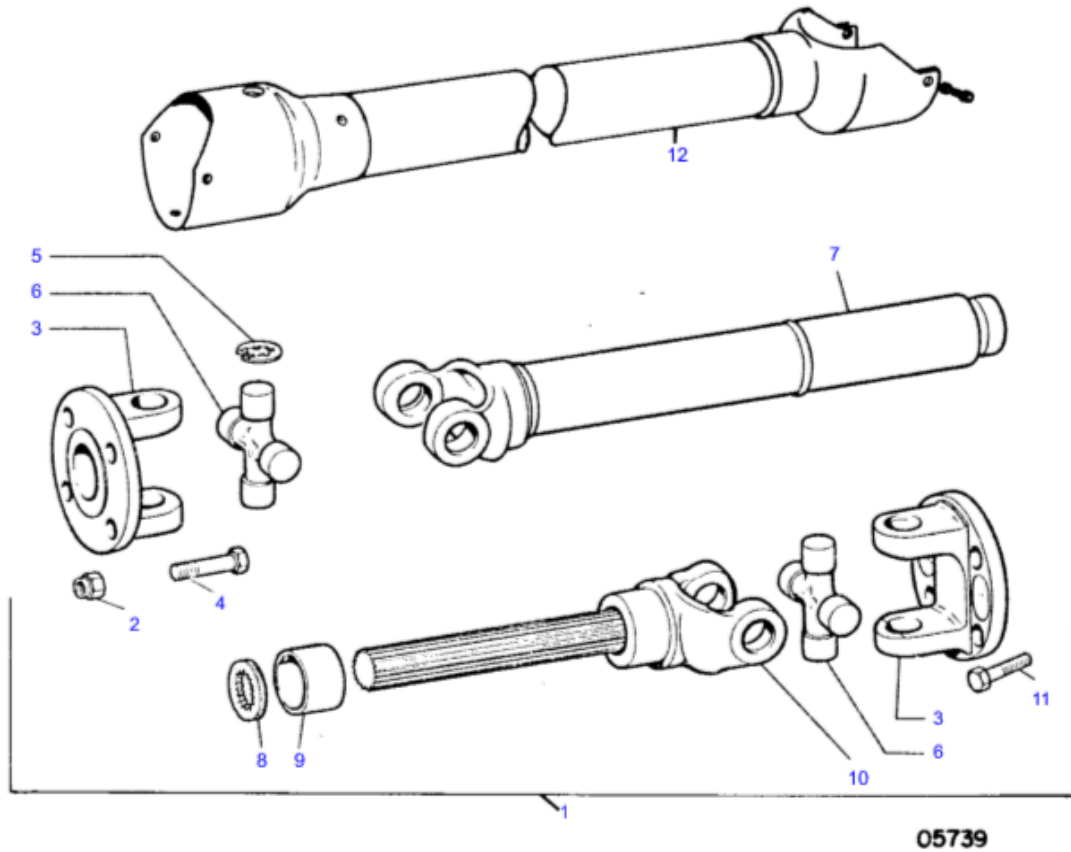

133

DRIVESHAFT - 4WD

433 3004

SECTION 3.25

OLIVER 1365 / 1370 TRACTOR**133****DRIVESHAFT - 4WD** **DRIVESHAFT - 4WD**

Item	Part Number	Description	Required Number	Notes
1	31-2903455	Drive Shaft Asy. - Non-Regreasable - Includes Ref. Nos. 2 Thru 11	1	
2	31-2900281	Nut	4	
3	31-2902558	Yoke	2	
4	31-2903134	Cap Screw	4	
5	31-2902459	Lock Ring	8	
6	31-2900585	Universal Joint	2	
7	31-2903456	Sleeve	1	
8	31-2902455	Gasket	1	
9	31-2902456	Casing	1	
10	31-2903455	Shaft	1	
11	31-2903135	SCREW	4	
12	31-2903459	Shield	1	
