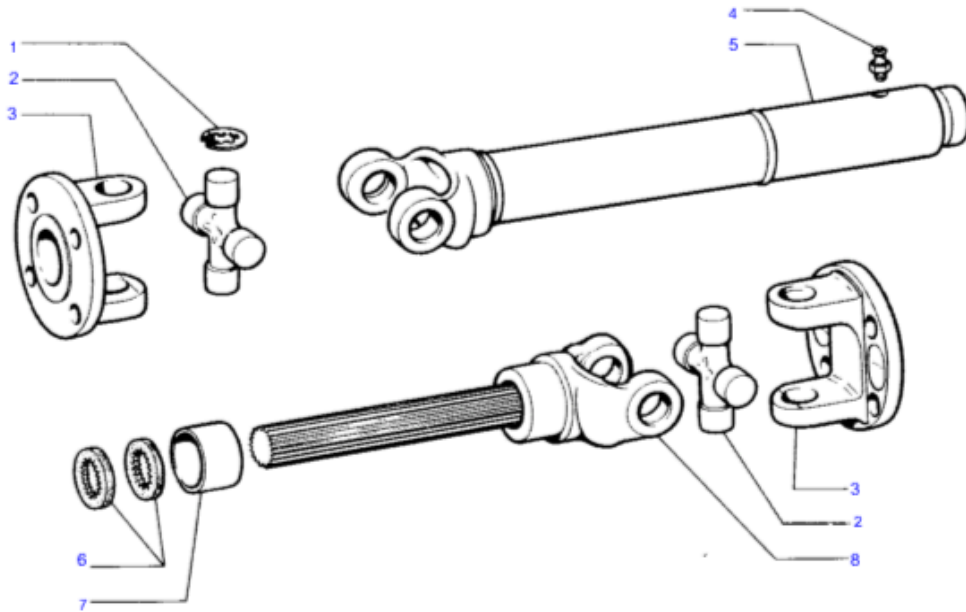

132

DRIVESHAFT - 4WD

05862

433 200A

ISSUED 2.77

**OLIVER 1365 / 1370 TRACTOR****132****DRIVESHAFT - 4WD** **DRIVESHAFT - 4WD**

---

<b>Item</b>	<b>Part Number</b>	<b>Description</b>	<b>Required Number</b>	<b>Notes</b>
1	31-2900586	Lock Ring	8	
2	31-2900585	Spider	2	
3	31-2902558	Yoke	2	
4	30-3039218	Fitting	1	
5	31-2902557	Sleeve	1	
6	31-2902455	Gasket	1	
7	31-2902456	Casing	1	
8	31-2902559	Shaft	1	